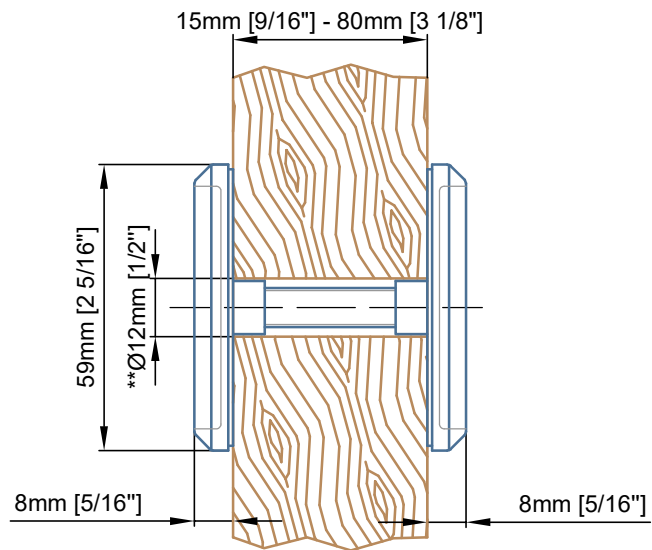

Glass to be tempered

**Door Preparation / Drilling

GR.5905 cup pull (for wood or glass doors)

NORTH AMERICA

Email: info@mwe-na.com

phone: (954) 982-6595

www.mwe-na.com