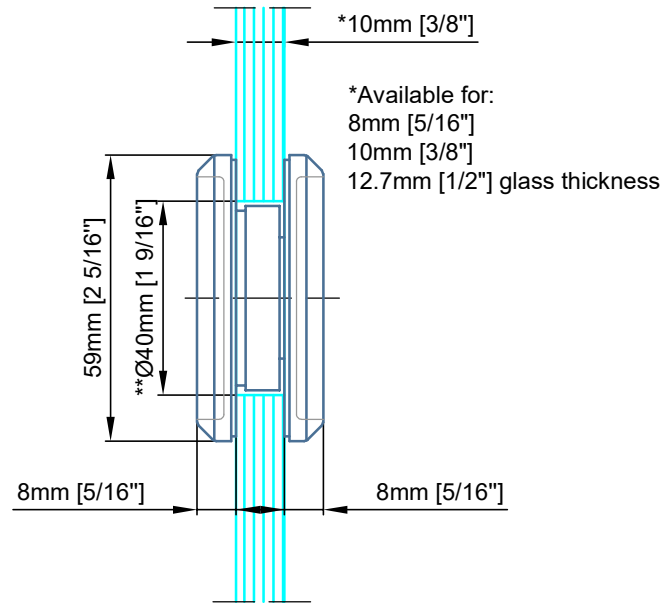

Glass to be tempered

**Door Preparation / Drilling

GR.5905 cup pull (for wood or glass doors)

NORTH AMERICA

Email: info@mwe-na.com

phone: (954) 982-6595

www.mwe-na.com