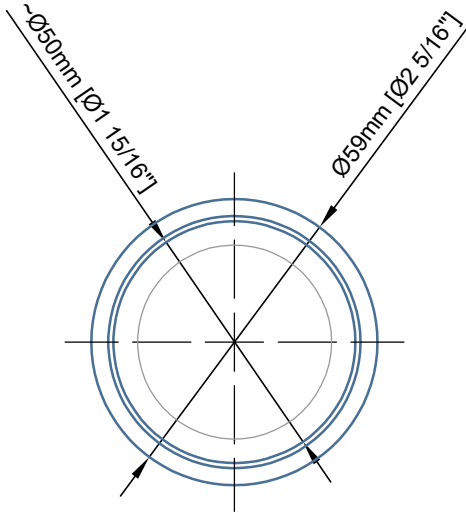

Glass to be tempered

**Door Preparation / Drilling

GR.5905 cup pull (for wood or glass doors)

NORTH AMERICA

Email: info@mwe-na.com

phone: (954) 982-6595

www.mwe-na.com