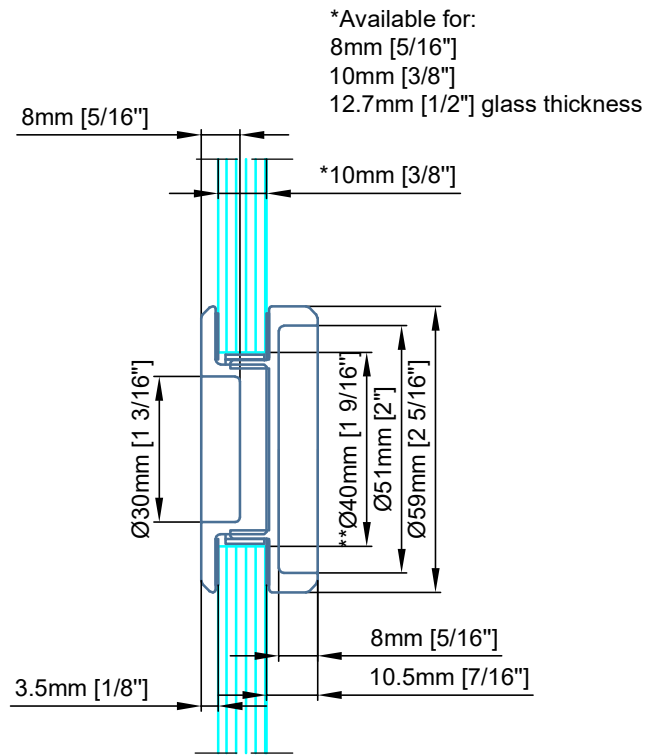

Glass to be tempered

**Door Preparation / Drilling

GR.5908 cup pull (for glass doors)

NORTH AMERICA

Email: info@mwe-na.com

phone: (954) 982-6595

www.mwe-na.com