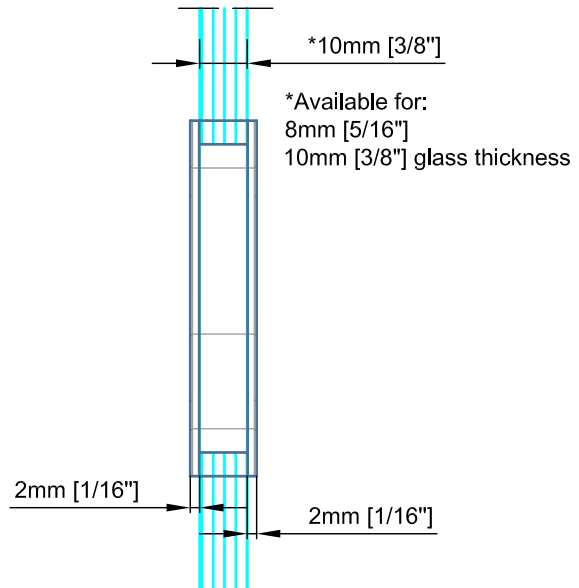

Glass to be tempered

Glass Prep

GR.7545 edge/pocket pull *(for glass doors)*

Date Prepared: Jan 2019

Prepared By: CDA