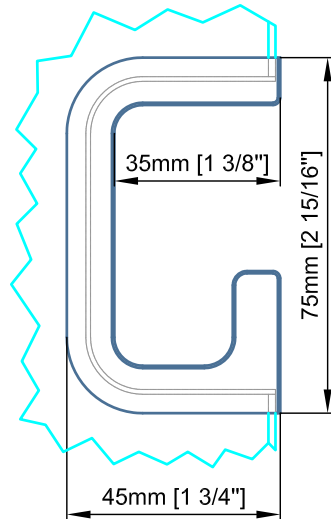

Glass to be tempered

Glass Prep

GR.7545 edge/pocket pull *(for glass doors)*

Date Prepared: Jan 2019

Prepared By: CDA