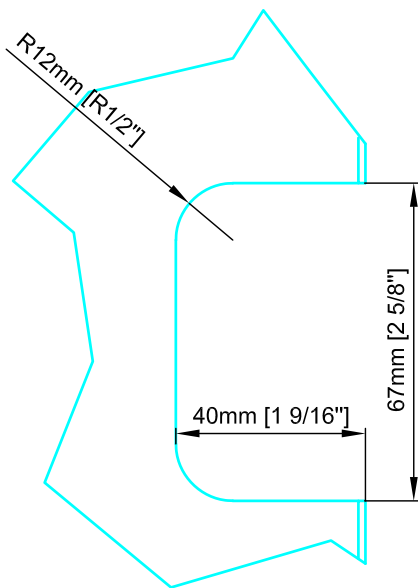

Glass to be tempered

Glass Prep

GR.7545 edge/pocket pull *(for glass doors)*

Date Prepared: Jan 2019

Prepared By: CDA