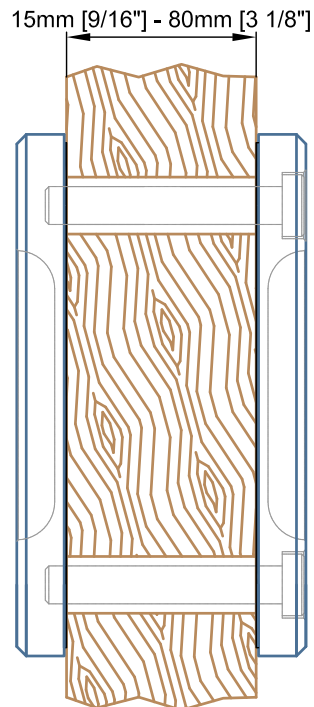

**Door Preparation / Drilling

Glass to be tempered

Front View

GR.8030 cup pull *(for wood or glass doors)*

Date Prepared: Jan 2019

Prepared By: CDA