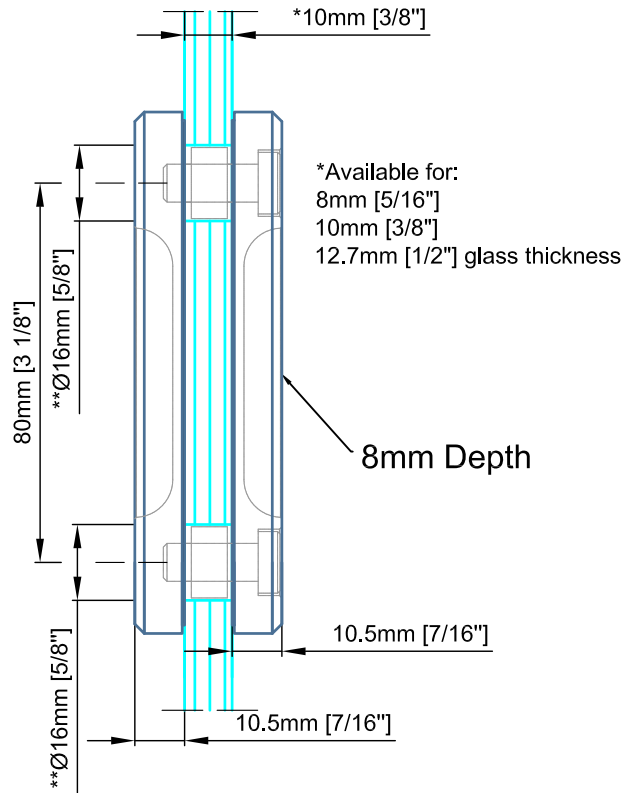

**Door Preparation / Drilling

Glass to be tempered

Front View

GR.8030 cup pull *(for wood or glass doors)*

Date Prepared: Jan 2019

Prepared By: CDA