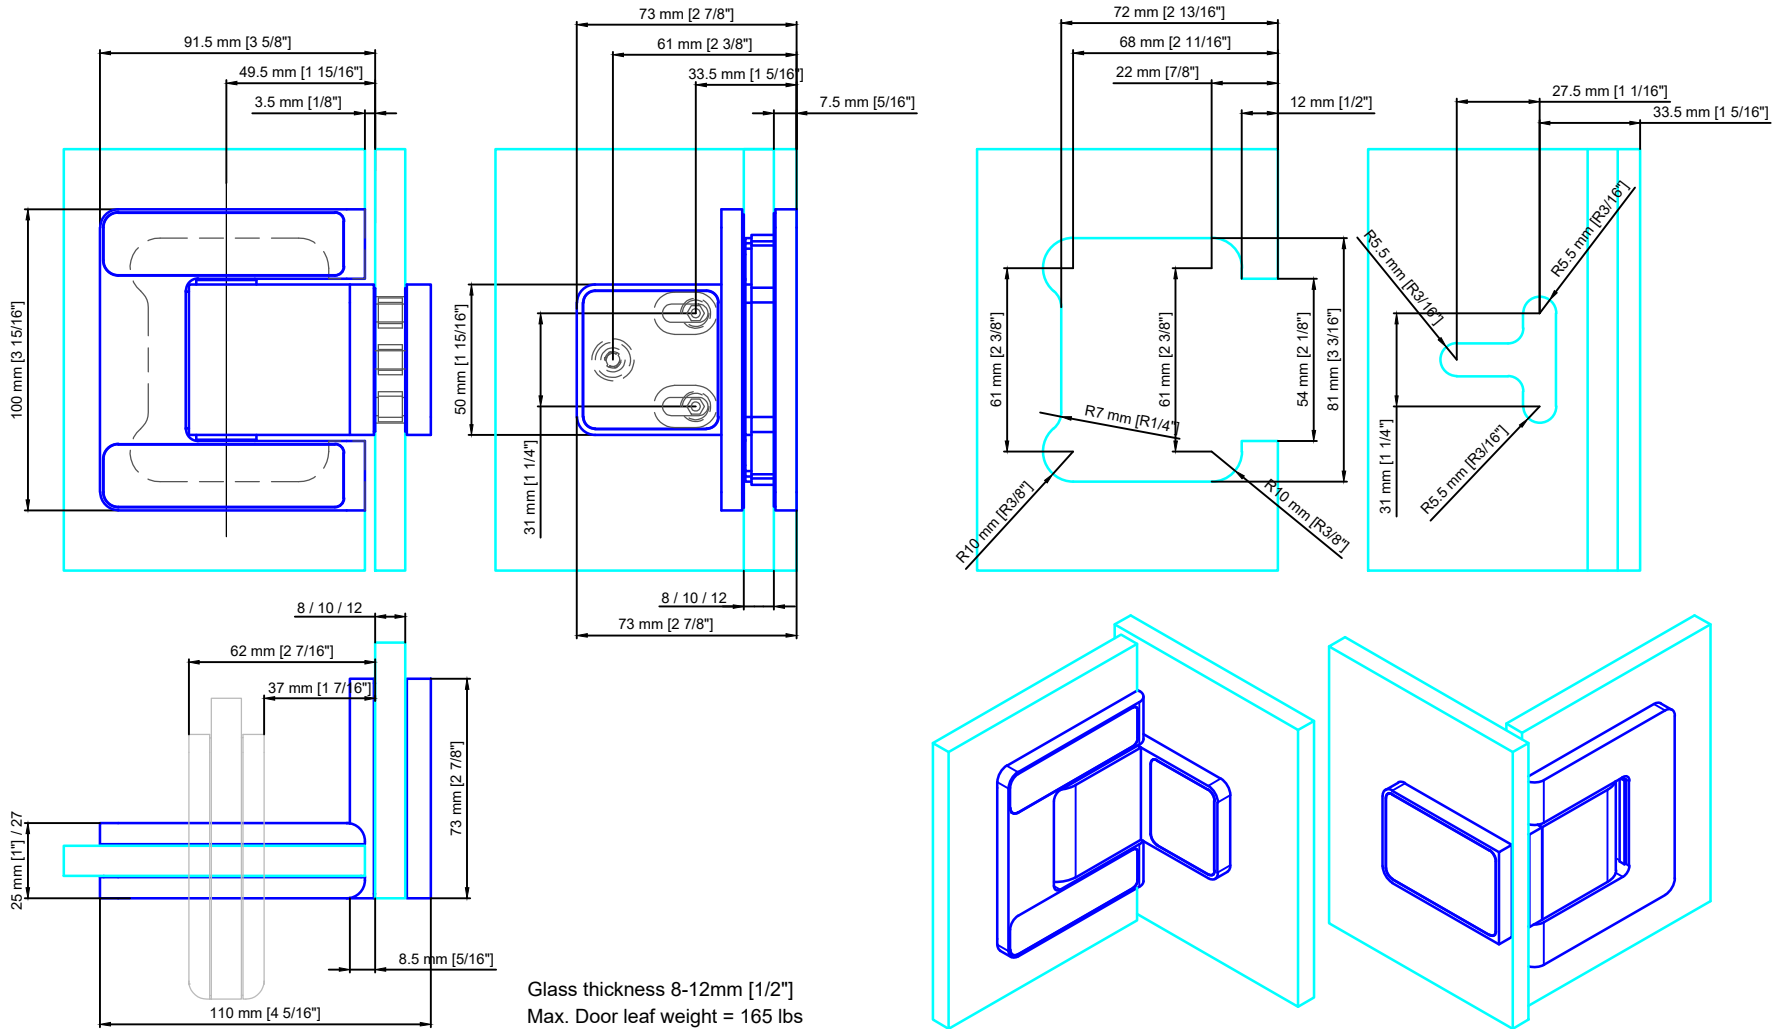

Recommendation:  
From a door leaf height of 102 3/8", please use 3 door hinges.  
Installation of the additional door hinge in the upper third of the door.

Glass thickness 8-12mm [1/2"]  
 Max. Door leaf weight = 165 lbs  
 Max. Door leaf width = 1000mm [39 3/8"]

Recommendation:

From a door leaf height of 2600mm [102 3/8"], please use 3 door hinges.  
 Installation of the additional door hinge in the upper third of the door.