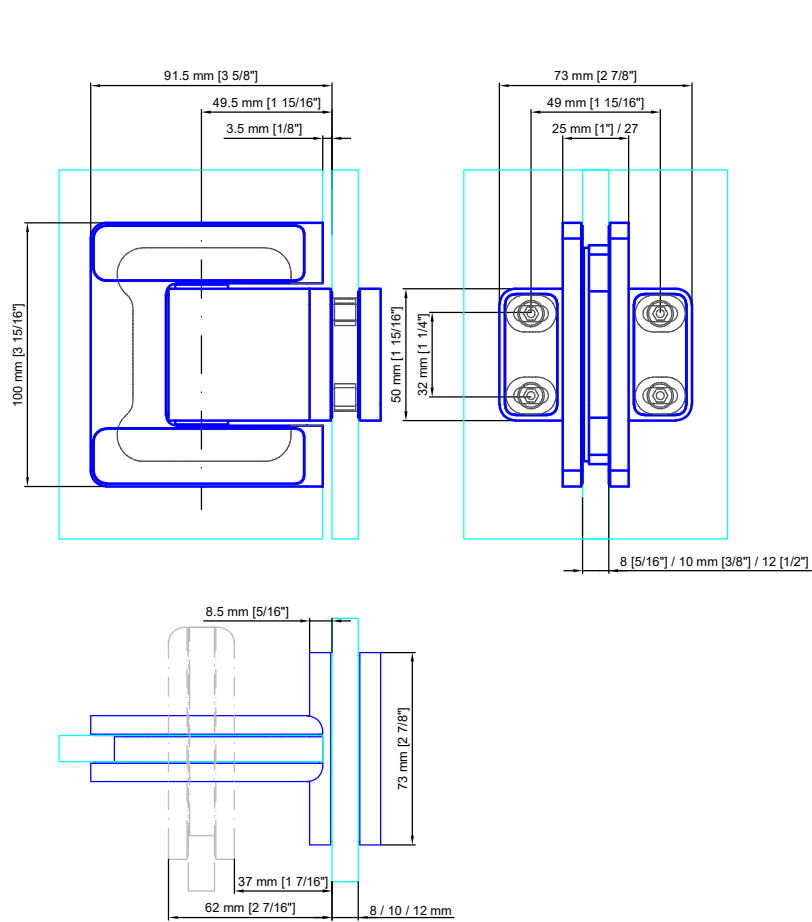

Glass thickness 8-12mm [1/2"]  
 Max. Door leaf weight = 165 lbs  
 Max. Door leaf width = 1000mm [39 3/8"]  
 Recommendation:  
 From a door leaf height of 2600mm [102 3/8"], please use 3 door hinges.  
 Installation of the additional door hinge in the upper third of the door.

Glass Thickness = 8-12mm [5/16" to 1/2"]  
 Max. Door Leaf Weight = 75kg [165 lbs]  
 Max. Door Leaf Width = 1000mm [39 3/8"]

Recommendation:  
 For a door leaf height of 2600mm [102 3/8"] or higher, please use 3 door hinges. Installation of the additional door hinge in the upper third of the door.

Copyright MWE NA Inc., all rights reserved. Reproduction or other use of these designs without written consent from MWE NA Inc. is prohibited.

Glass thickness 5/16" - 1/2"  
Max. door leaf weight=165lbs/pair  
Max. door leaf width= 39 3/8"