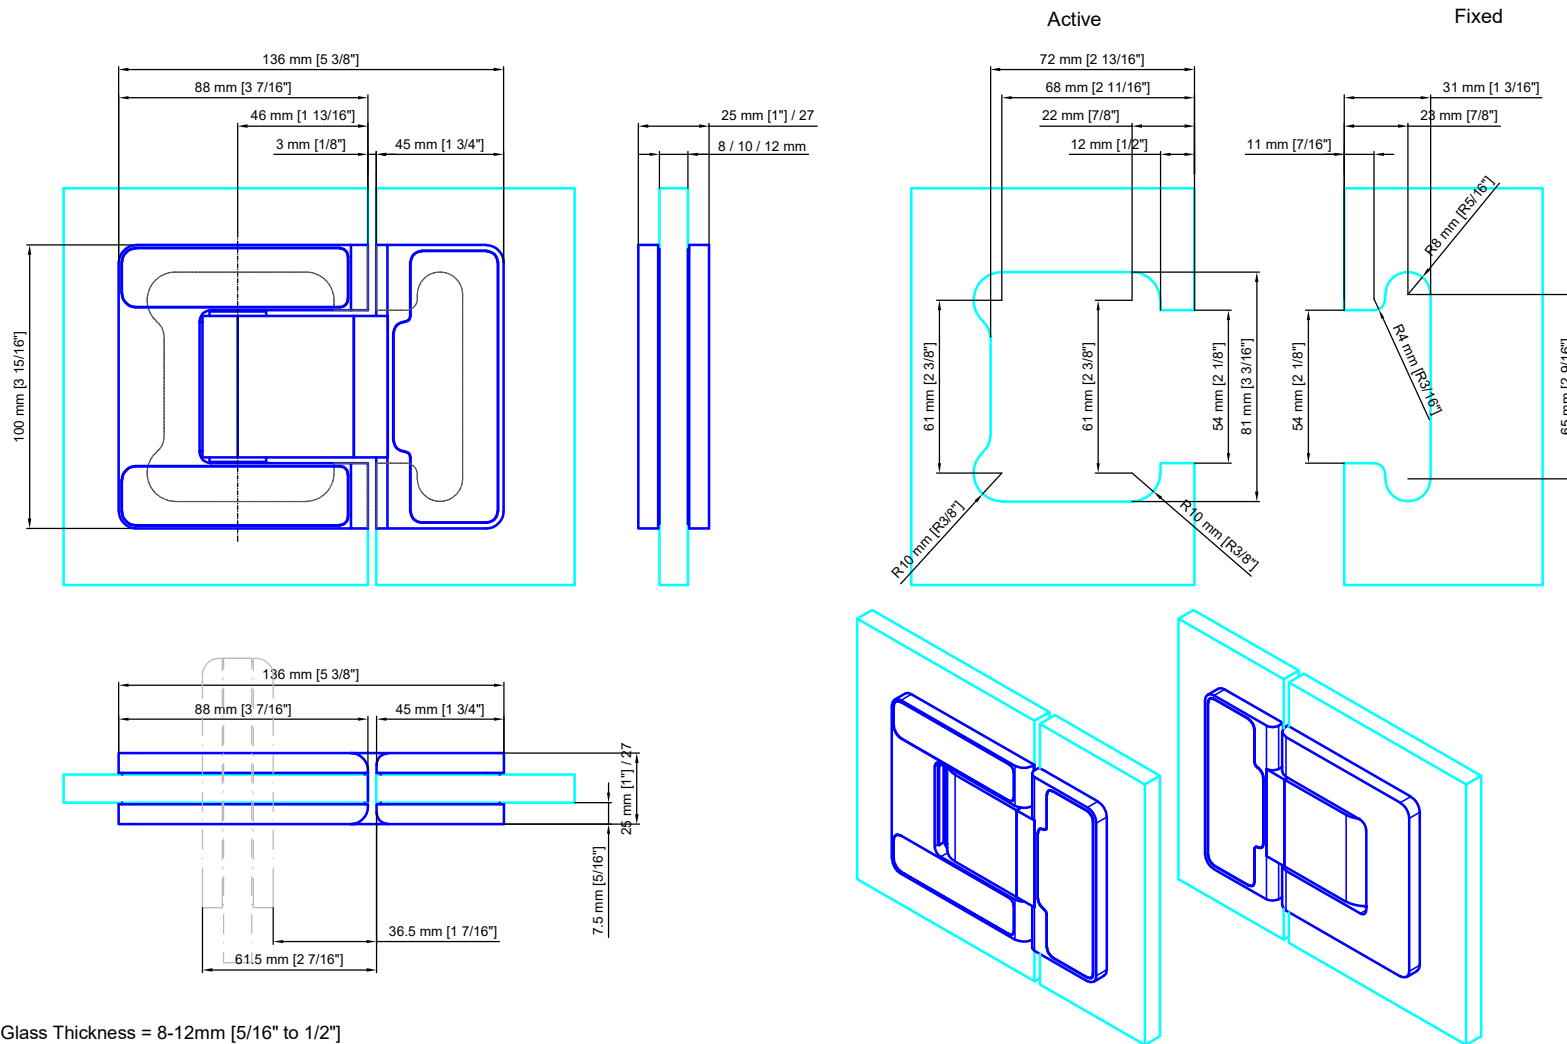

Glass thickness 8-12mm [1/2"]  
 Max. Door leaf weight = 165 lbs  
 Max. Door leaf width = 1000mm [39 3/8"]

Recommendation:

From a door leaf height of 2600mm [102 3/8"], please use 3 door hinges.  
 Installation of the additional door hinge in the upper third of the door.

# Agitus L Hinge

PT.7113

Date Prepared: April 2023

Prepared By: AB

Email: [sales@mwe-na.com](mailto:sales@mwe-na.com)  
[www.mwe-na.com](http://www.mwe-na.com)

Glass Thickness = 8-12mm [5/16" to 1/2"]  
 Max. Door Leaf Weight = 75kg [165 lbs]  
 Max. Door Leaf Width = 1000mm [39 3/8"]

Recommendation:  
 For a door leaf height of 2600mm [102 3/8"] or higher, please use 3 door hinges. Installation of the additional door hinge in the upper third of the door.