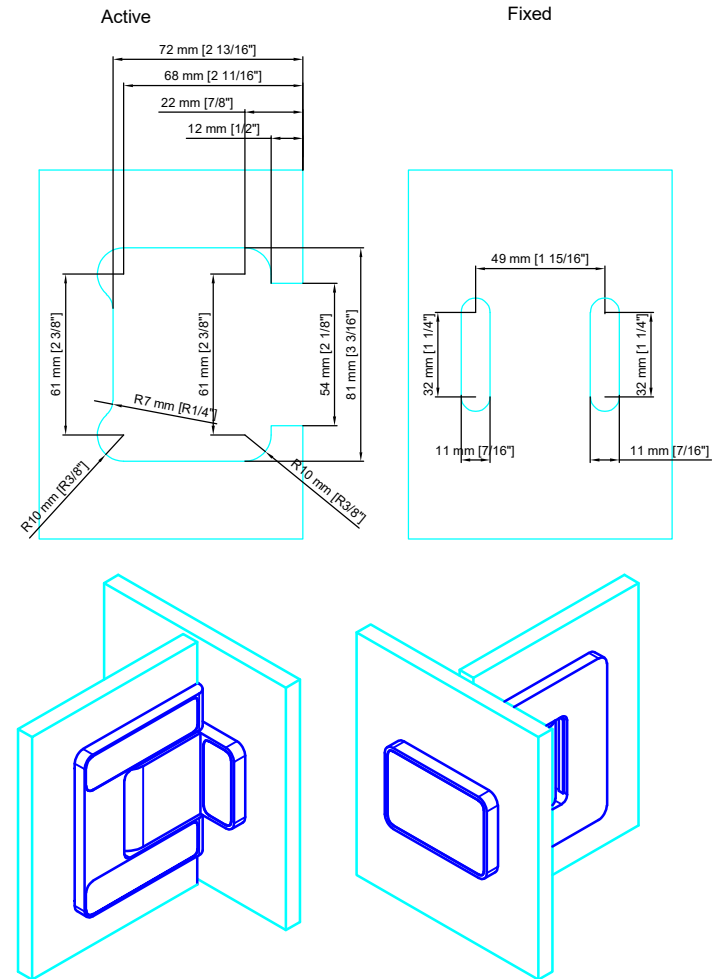

Glass thickness 8-12mm [1/2"]  
 Max. Door leaf weight = 165 lbs  
 Max. Door leaf width = 1000mm [39 3/8"]  
 Recommendation:  
 From a door leaf height of 2600mm [102 3/8"], please use 3 door hinges.  
 Installation of the additional door hinge in the upper third of the door.

Glass Thickness = 8-12mm [5/16" to 1/2"]  
 Max. Door Leaf Weight = 75kg [165 lbs]  
 Max. Door Leaf Width = 1000mm [39 3/8"]

Recommendation:  
 For a door leaf height of 2600mm [102 3/8"] or higher, please use 3 door hinges. Installation of the additional door hinge in the upper third of the door.