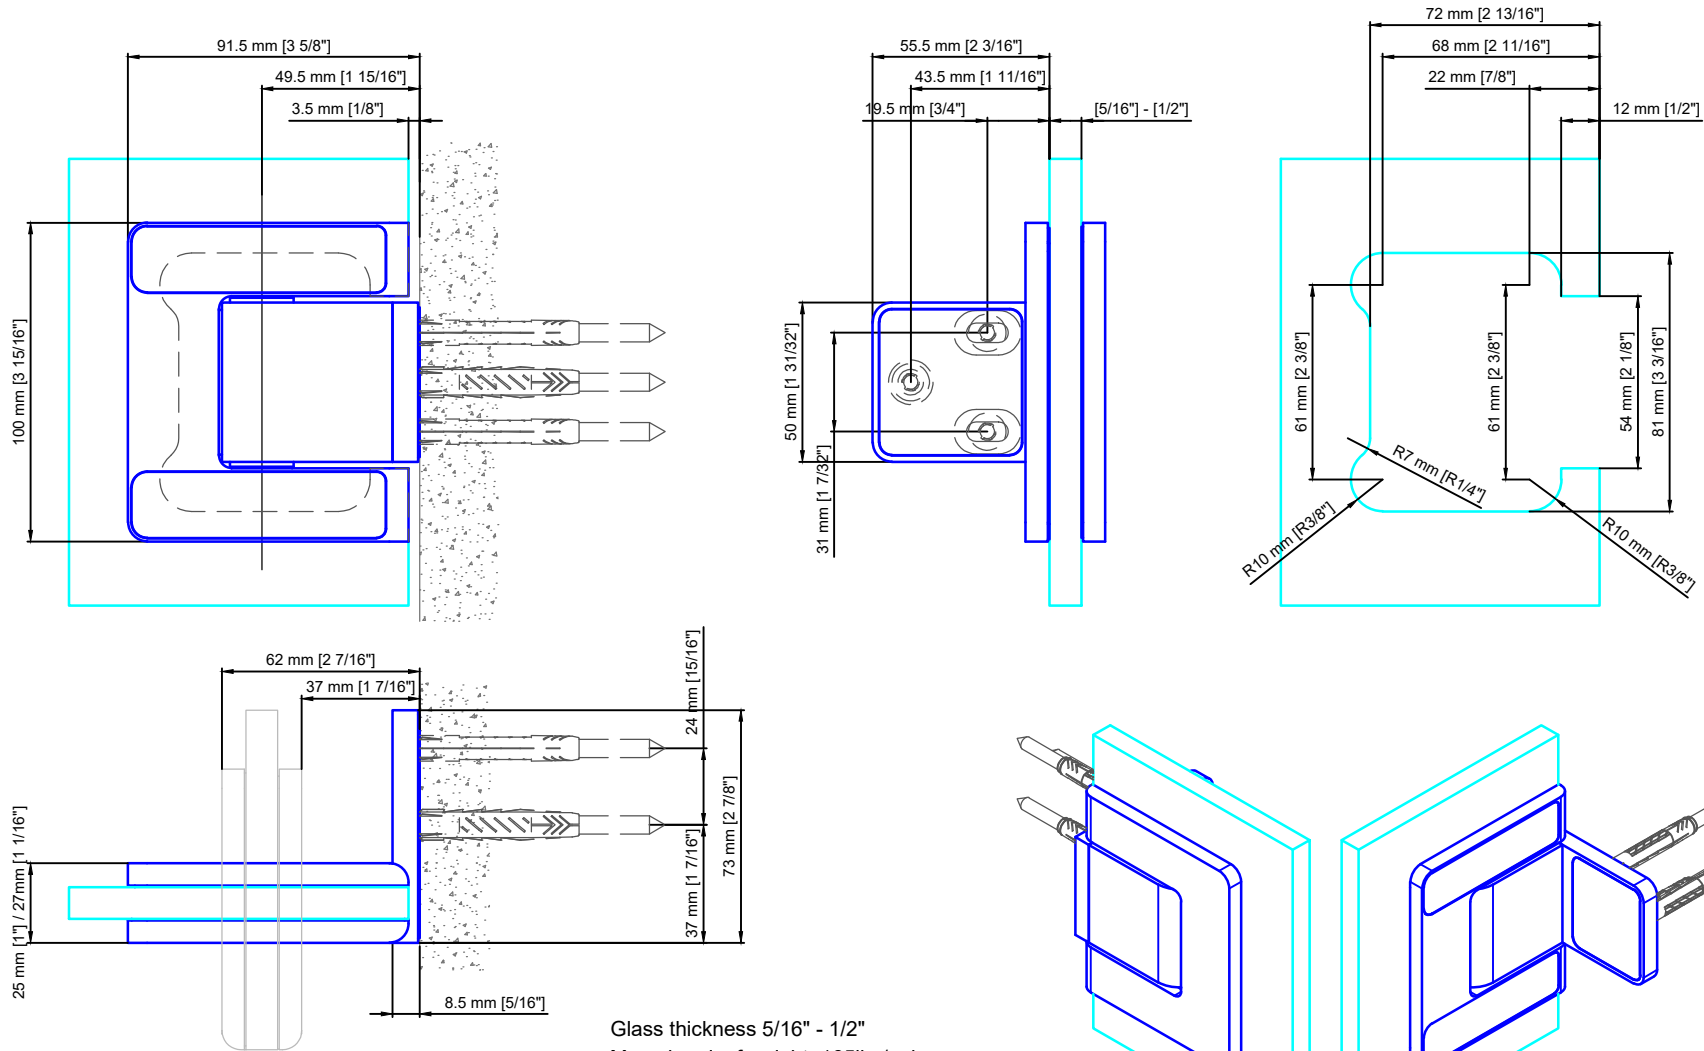

Glass Thickness = 8-12mm [5/16" to 1/2"]  
 Max. Door Leaf Weight = 75kg [165 lbs]  
 Max. Door Leaf Width = 1000mm [39 3/8"]

Recommendation:  
 For a door leaf height of 2600mm [102 3/8"] or higher, please use 3 door hinges. Installation of the additional door hinge in the upper third of the door.

Copyright MWE NA Inc., all rights reserved. Reproduction or other use of these designs without written consent from MWE NA Inc. is prohibited.

Glass thickness 5/16" - 1/2"  
Max. door leaf weight=165lbs/pair  
Max. door leaf width= 39 3/8"