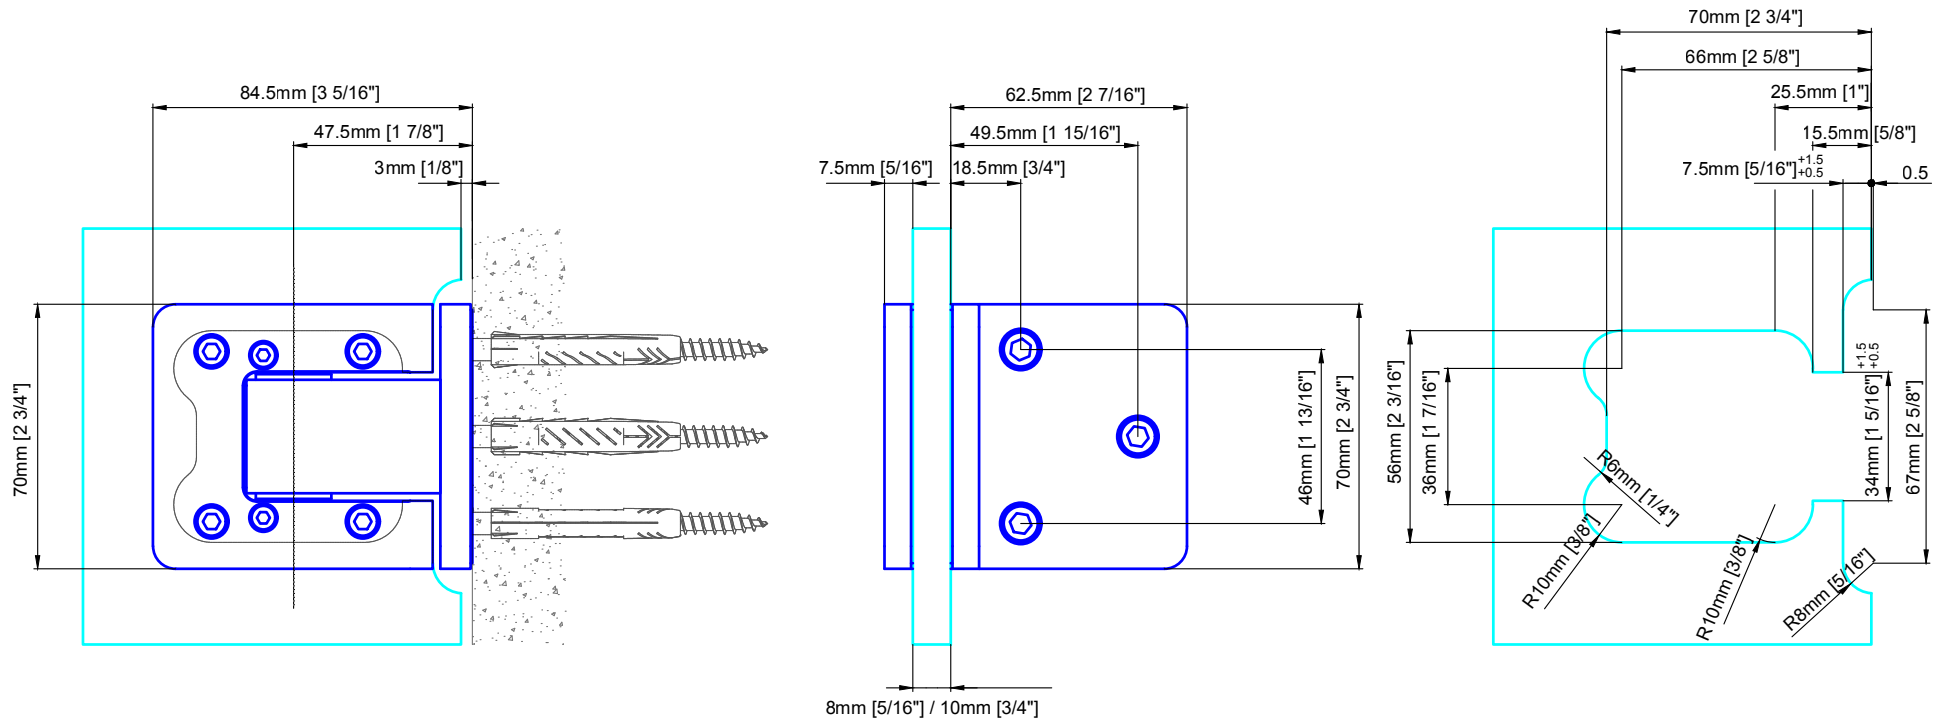

Glass thickness 8mm [5/16"] - 10mm [3/4"]
 Max. Door leaf weight = 110lbs / pair
 Max. Door leaf width = 1000mm [39 3/8"]

Recommendation:
 From a door leaf height of 2600mm [102 3/8"], please use 3 door hinges.
 Installation of the additional door hinge in the upper third of the door.

description:		shower hinge Agitus MI (glass - wall connection)	
model:		PT.7220	CAD-scale: 1:1
		date:	01.10.21

info@mwe-na.com
www.mwe-na.com

Technical changes reserved - subject to change without notice!

Glass thickness 8mm [5/16"] -10mm [3/8"]
 Max. Door leaf weight = 110lbs / pair
 Max. Door leaf width = 1000mm [39 3/8"]

Recommendation:
 From a door leaf height of 2600mm [102 3/8"], please use 3 door hinges.
 Installation of the additional door hinge in the upper third of the door.

description:	shower hinge Agitus MI (glass - wall connection)		
model:	PT.7222	CAD-scale: 1:1	date: 01.07.22

info@mwe-na.com
www.mwe-na.com

Drilling dimensions

Door

Party glass

Technical changes reserved - subject to change without notice!