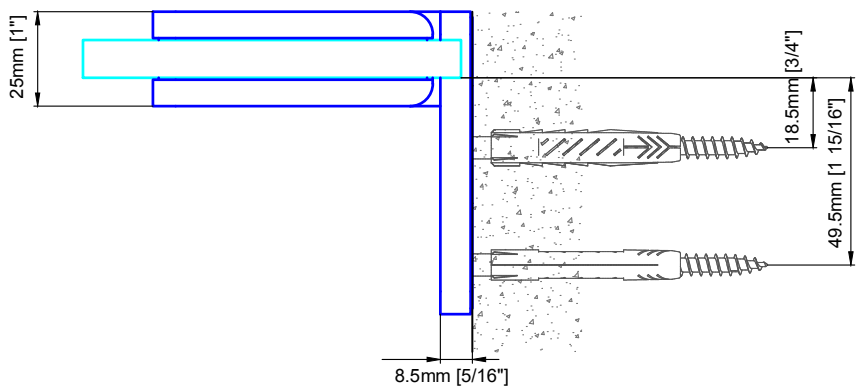

Glass thickness 8mm [5/16"] - 10mm [3/4"]
 Max. Door leaf weight = 110lbs / pair
 Max. Door leaf width = 1000mm [39 3/8"]

Recommendation:
 From a door leaf height of 2600mm [102 3/8"], please use 3 door hinges.
 Installation of the additional door hinge in the upper third of the door.

description:		shower hinge Agitus MI (glass - wall connection)	
model:		PT.7220	CAD-scale: 1:1
		date:	01.10.21

info@mwe-na.com
www.mwe-na.com

Technical changes reserved - subject to change without notice!

Glass thickness 8mm [5/16"] -10mm [3/8"]
 Max. Door leaf weight = 110lbs / pair
 Max. Door leaf width = 1000mm [39 3/8"]

Recommendation:
 From a door leaf height of 2600mm [102 3/8"], please use 3 door hinges.
 Installation of the additional door hinge in the upper third of the door.

description:	shower hinge Agitus MI (glass - wall connection)		
model:	PT.7222	CAD-scale: 1:1	date: 01.07.22

info@mwe-na.com
www.mwe-na.com

Drilling dimensions

Door

Party glass

Technical changes reserved - subject to change without notice!