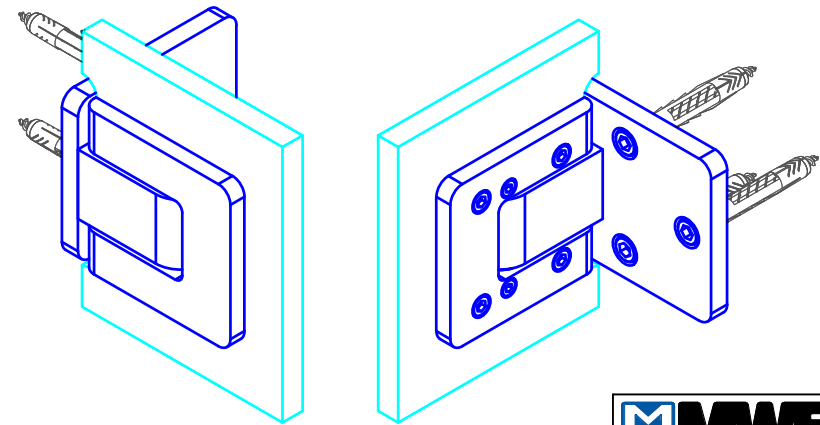

Glass thickness 8mm [5/16"] - 10mm [3/4"]
 Max. Door leaf weight = 110lbs / pair
 Max. Door leaf width = 1000mm [39 3/8"]

Recommendation:
 From a door leaf height of 2600mm [102 3/8"], please use 3 door hinges.
 Installation of the additional door hinge in the upper third of the door.

description:		shower hinge Agitus MI (glass - wall connection)	
model:		PT.7220	CAD-scale: 1:1
		date:	01.10.21

info@mwe-na.com
www.mwe-na.com

Technical changes reserved - subject to change without notice!

Glass thickness 8mm [5/16"] -10mm [3/8"]
 Max. Door leaf weight = 110lbs / pair
 Max. Door leaf width = 1000mm [39 3/8"]

Recommendation:
 From a door leaf height of 2600mm [102 3/8"], please use 3 door hinges.
 Installation of the additional door hinge in the upper third of the door.

description:	shower hinge Agitus MI (glass - wall connection)		
model:	PT.7222	CAD-scale: 1:1	date: 01.07.22

info@mwe-na.com
www.mwe-na.com

Drilling dimensions

Door

Party glass

Technical changes reserved - subject to change without notice!