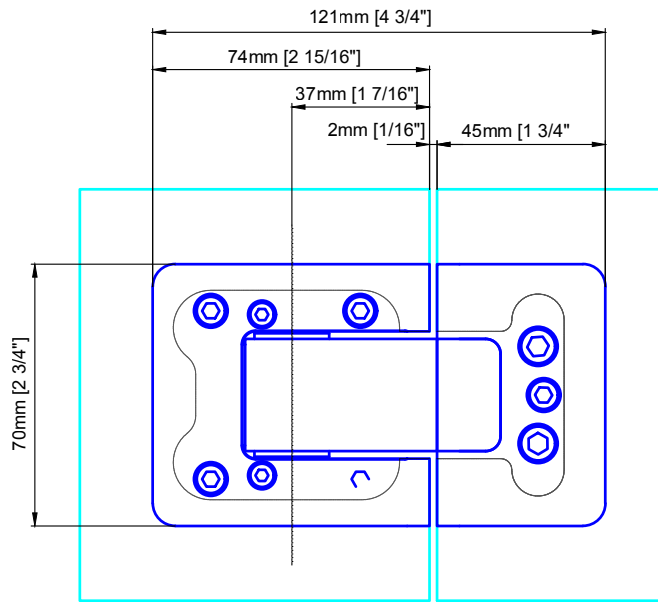

Glass thickness 8mm [5/16"] - 10mm [3/4"]
 Max. Door leaf weight = 110lbs / pair
 Max. Door leaf width = 1000mm [39 3/8"]

Recommendation:
 From a door leaf height of 2600mm [102 3/8"], please use 3 door hinges.
 Installation of the additional door hinge in the upper third of the door.

description:		shower hinge Agitus MI (glass - wall connection)	
model:		PT.7220	CAD-scale: 1:1
		date:	01.10.21

info@mwe-na.com
www.mwe-na.com

Technical changes reserved - subject to change without notice!

Glass thickness 8mm [5/16"] -10mm [3/8"]
 Max. Door leaf weight = 110lbs / pair
 Max. Door leaf width = 1000mm [39 3/8"]

Recommendation:
 From a door leaf height of 2600mm [102 3/8"], please use 3 door hinges.
 Installation of the additional door hinge in the upper third of the door.

description:	shower hinge Agitus MI (glass - wall connection)		
model:	PT.7222	CAD-scale: 1:1	date: 01.07.22

info@mwe-na.com
www.mwe-na.com

Drilling dimensions

Door

Party glass

Technical changes reserved - subject to change without notice!