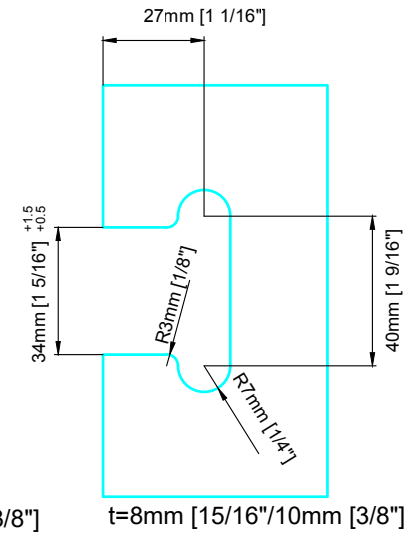

Glass thickness 8mm [5/16"] - 10mm [3/4"]
 Max. Door leaf weight = 110lbs / pair
 Max. Door leaf width = 1000mm [39 3/8"]

Recommendation:
 From a door leaf height of 2600mm [102 3/8"], please use 3 door hinges.
 Installation of the additional door hinge in the upper third of the door.

Glass thickness 8mm [5/16"] -10mm [3/8"]
 Max. Door leaf weight = 110lbs / pair
 Max. Door leaf width = 1000mm [39 3/8"]

Recommendation:
 From a door leaf height of 2600mm [102 3/8"], please use 3 door hinges.
 Installation of the additional door hinge in the upper third of the door.

description:	shower hinge Agitus MI (glass - wall connection)		
model:	PT.7222	CAD-scale: 1:1	date: 01.07.22

info@mwe-na.com
www.mwe-na.com

Drilling dimensions

Door

Party glass

Technical changes reserved - subject to change without notice!

Glass thickness 8mm [5/16"] - 10mm [3/4"]

Max. Door leaf weight = 110lbs/ pair

Max. Door leaf width = 1000mm [39 3/8"]

Recommendation:

From a door leaf height of 2600mm [102 3/8"], please use 3 door hinges. Installation of the additional door hinge in the upper third of the door