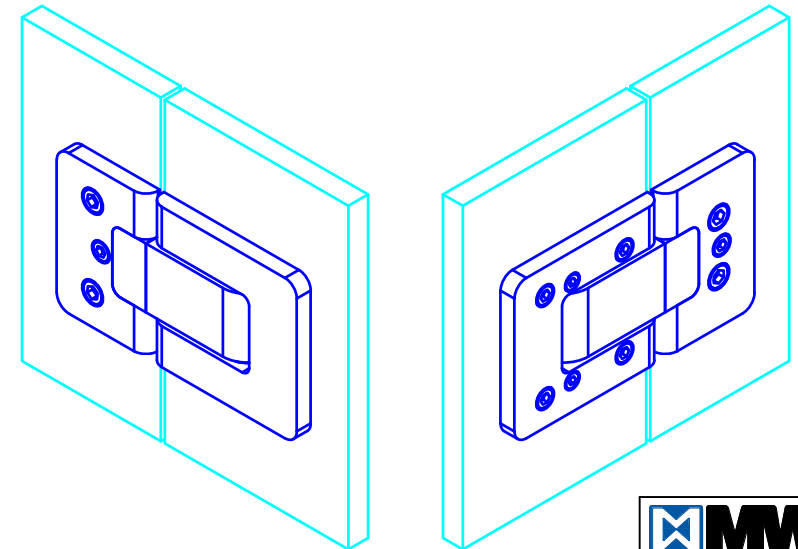

Glass thickness 8mm [5/16"] -10mm [3/8"]
 Max. Door leaf weight = 110lbs / pair
 Max. Door leaf width = 1000mm [39 3/8"]

Recommendation:
 From a door leaf height of 2600mm [102 3/8"], please use 3 door hinges.
 Installation of the additional door hinge in the upper third of the door.

description:	shower hinge Agitus MI (glass - wall connection)		
model:	PT.7222	CAD-scale: 1:1	date: 01.07.22

info@mwe-na.com
www.mwe-na.com

Drilling dimensions

Door

Party glass

Technical changes reserved - subject to change without notice!

Glass thickness 8mm [5/16"] - 10mm [3/4"]

Max. Door leaf weight = 110lbs/ pair

Max. Door leaf width = 1000mm [39 3/8"]

Recommendation:

From a door leaf height of 2600mm [102 3/8"], please use 3 door hinges. Installation of the additional door hinge in the upper third of the door

description:	shower hinge Agitus MI (glass - glass connection)		
model:	PT.7224	CAD-scale:	1:1
		date:	01.06.22

info@mwe-na.com

www.mwe-na.com