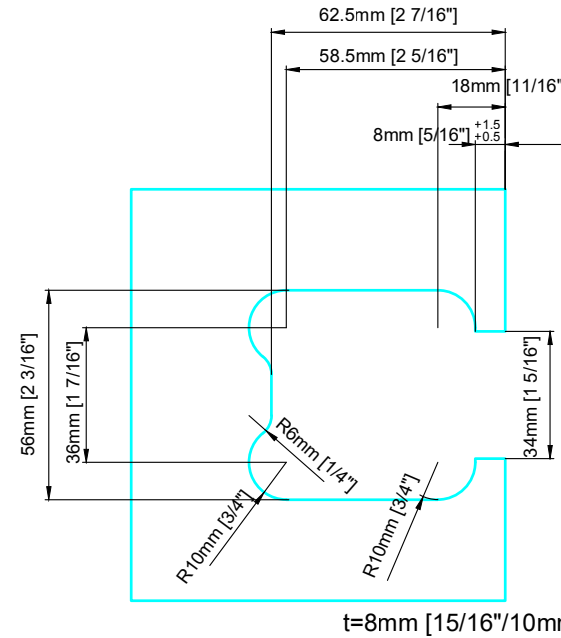

Glass thickness 8mm [5/16"] - 10mm [3/4"]
 Max. Door leaf weight = 110lbs / pair
 Max. Door leaf width = 1000mm [39 3/8"]

Recommendation:
 From a door leaf height of 2600mm [102 3/8"], please use 3 door hinges.
 Installation of the additional door hinge in the upper third of the door.

Glass thickness 8mm [5/16"] -10mm [3/8"]
 Max. Door leaf weight = 110lbs / pair
 Max. Door leaf width = 1000mm [39 3/8"]

Recommendation:
 From a door leaf height of 2600mm [102 3/8"], please use 3 door hinges.
 Installation of the additional door hinge in the upper third of the door.

description:	shower hinge Agitus MI (glass - wall connection)		
model:	PT.7222	CAD-scale: 1:1	date: 01.07.22

info@mwe-na.com
www.mwe-na.com

Drilling dimensions

Door

Party glass

Technical changes reserved - subject to change without notice!

Glass thickness 8mm [5/16"] - 10mm [3/4"]

Max. Door leaf weight = 110lbs/ pair

Max. Door leaf width = 1000mm [39 3/8"]

Recommendation:

From a door leaf height of 2600mm [102 3/8"], please use 3 door hinges. Installation of the additional door hinge in the upper third of the door