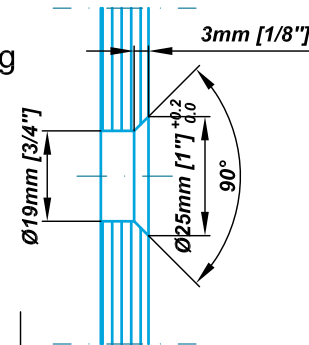

Detail  
Senkbohrung

Maß dimension A	Glas	8mm [5/16"]	10mm [3/8"]	12.7mm [1/2"]
	glass	41.5mm [1 5/8"]	39.5mm [1 9/16"]	37.5mm [1 1/2"]

**DU.3304.V**  
 Glass to Glass, adjustable corner connector