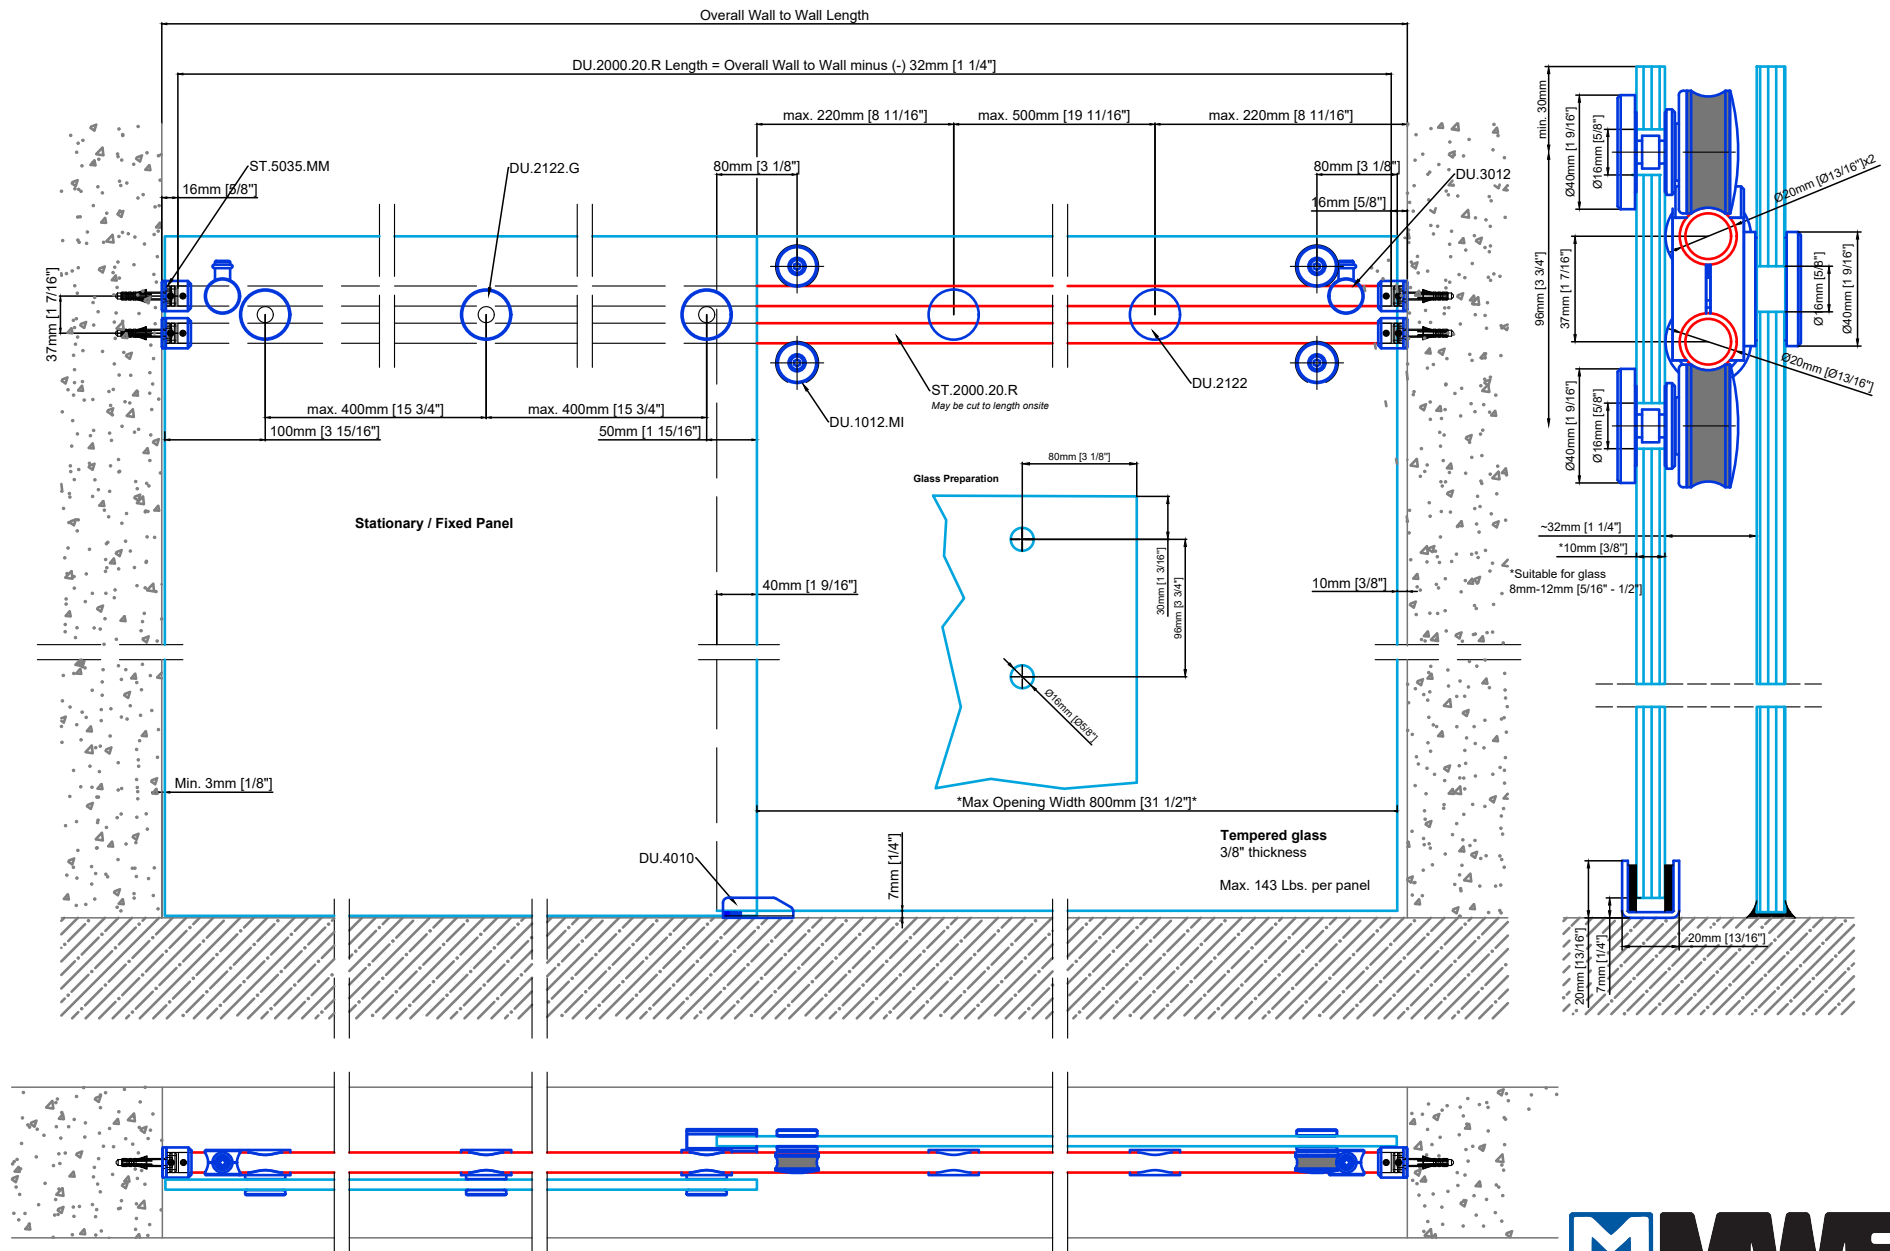

Technical drawings are subject to change without notice.
 All millimeter dimensions are exact and supersede inch conversions.

Copyright MWE NA Inc., all rights reserved. Reproduction or other use of these designs without written consent from MWE NA Inc. is prohibited.

Miami [DU.1012] wall to wall

Date Prepared: Jan. 2022 | Prepared By: IJC