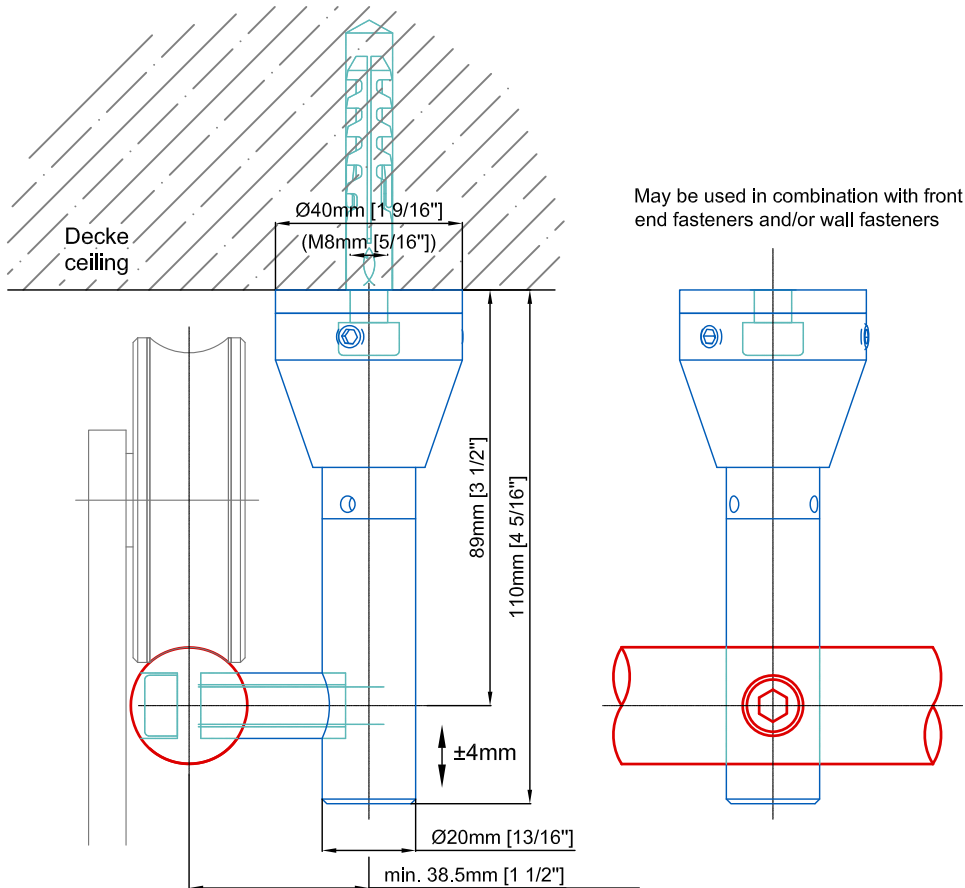

Ceiling Mount for Rail [Adjustable]

Available for use with:

Supra, ProTec, Twin, Duplex, Duplex S, Spider, Chronos, Klassik, Vario

Technical drawings are subject to change without notice.
All millimeter dimensions are exact and supersede inch conversions.

Copyright MWE NA Inc., all rights reserved. Reproduction or other use of these designs without written consent from MWE NA Inc. is prohibited.

NORTH AMERICA

Tel.: 954-982-6595

Email: sales@mwe-na.com

www.mwe-na.com