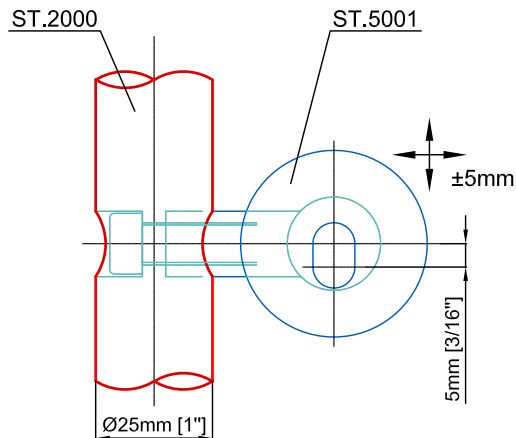

Ceiling Mount for Rail [Adjustable]

Available for use with:

Supra, ProTec, Twin, Duplex, Duplex S, Spider, Chronos, Klassik, Vario

Technical drawings are subject to change without notice.
All millimeter dimensions are exact and supersede inch conversions.

Copyright MWE NA Inc., all rights reserved. Reproduction or other use of these designs without written consent from MWE NA Inc. is prohibited.

NORTH AMERICA

Tel.: 954-982-6595

Email: sales@mwe-na.com

www.mwe-na.com