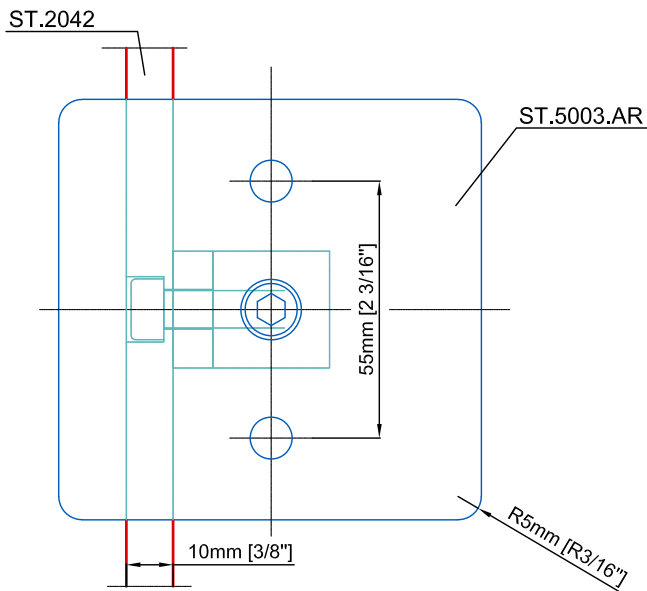

Ceiling Mount for Rail [Non-Adjustable]

Available for use with:
Akzent Retro, Purist

Technical drawings are subject to change without notice.
All millimeter dimensions are exact and supersede inch conversions.

Copyright MWE NA Inc., all rights reserved. Reproduction or other use of these designs without written consent from MWE NA Inc. is prohibited.

NORTH AMERICA

Tel.: 954-982-6595

Email: sales@mwe-na.com

www.mwe-na.com