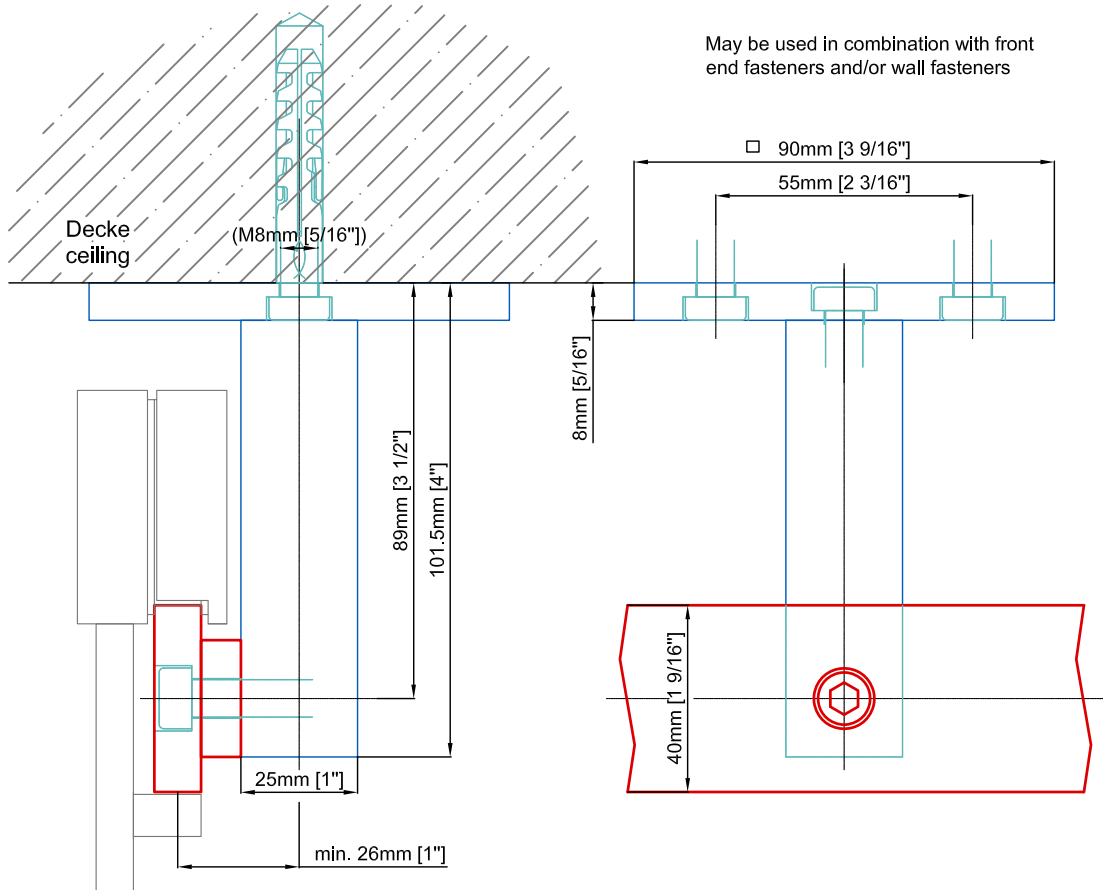

Ceiling Mount for Rail [Non-Adjustable]

Available for use with:
Akzent Retro, Purist

Technical drawings are subject to change without notice.
All millimeter dimensions are exact and supersede inch conversions.

Copyright MWE NA Inc., all rights reserved. Reproduction or other use of these designs without written consent from MWE NA Inc. is prohibited.

NORTH AMERICA

Tel.: 954-982-6595

Email: sales@mwe-na.com

www.mwe-na.com