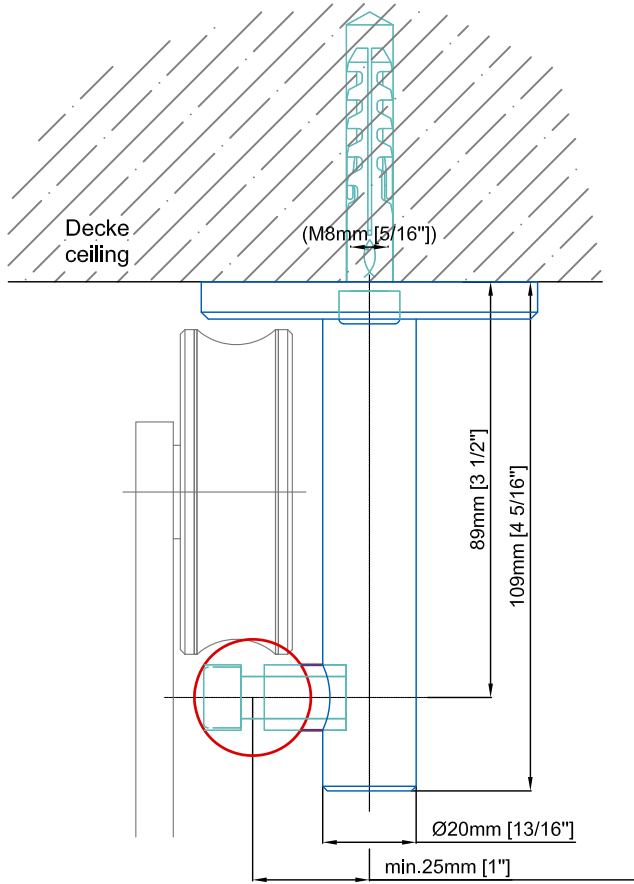

Ceiling Mount for Rail [Non-Adjustable]

Available for use with:

Supra, ProTec, Twin, Duplex, Duplex S, Spider, Chronos, Klassik, Vario

Technical drawings are subject to change without notice.
All millimeter dimensions are exact and supersede inch conversions.

Copyright MWE NA Inc., all rights reserved. Reproduction or other use of these designs without written consent from MWE NA Inc. is prohibited.

May be used in combination with front end fasteners and/or wall fasteners