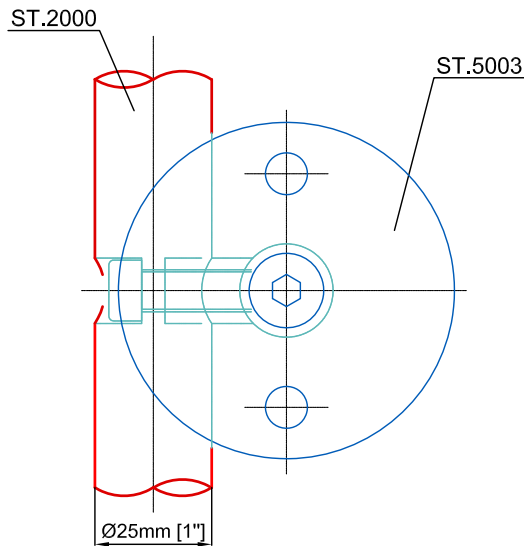

Please specify by purchase order.