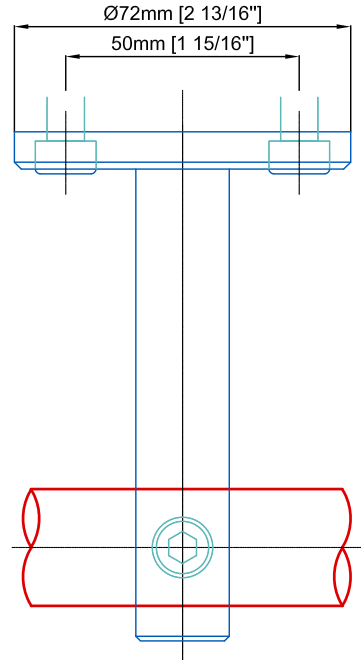

Ceiling Mount for Rail [Non-Adjustable]

Available for use with:

Supra, ProTec, Twin, Duplex, Duplex S, Spider, Chronos, Klassik, Vario

Technical drawings are subject to change without notice.
All millimeter dimensions are exact and supersede inch conversions.

Copyright MWE NA Inc., all rights reserved. Reproduction or other use of these designs without written consent from MWE NA Inc. is prohibited.

May be used in combination with front end fasteners and/or wall fasteners

Please specify by purchase order.

MWE NA NETWORK_Specs_2020 Specs

NORTH AMERICA

Tel.: 954-982-6595

Email: sales@mwe-na.com

www.mwe-na.com