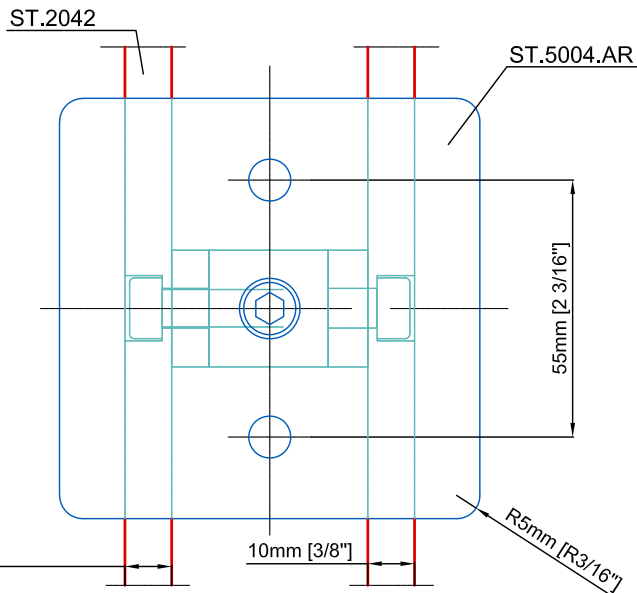

MWE NA NETWORK_Specs_2020 Specs

NORTH AMERICA

Tel.: 954-982-6595

Email: sales@mwe-na.com

www.mwe-na.com

RAIL MOUNT/FASTENER [ST.5004.AR] - non-adjustable

Date Prepared: September 2020