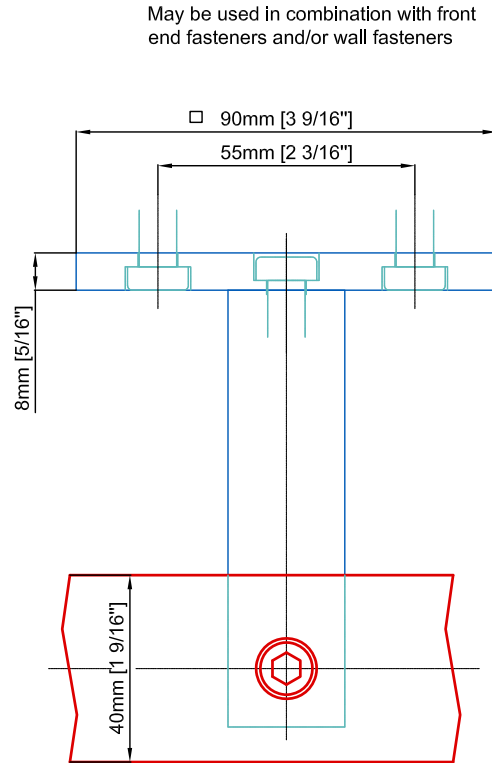

Ceiling Mount for Double Rail [Non-Adjustable]

Available for use with:
Akzent Retro, Purist

Technical drawings are subject to change without notice.
All millimeter dimensions are exact and supersede inch conversions.

Copyright MWE NA Inc., all rights reserved. Reproduction or other use of these drawings without written consent from MWE NA Inc. is prohibited.

May be used in combination with front end fasteners and/or wall fasteners