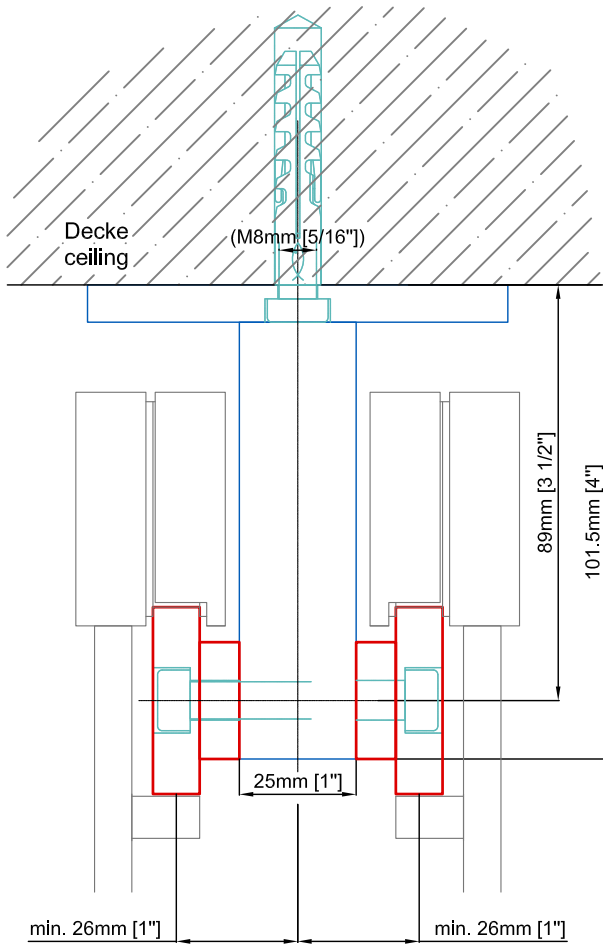

Ceiling Mount for Double Rail [Non-Adjustable]

Available for use with:
Akzent Retro, Purist

Technical drawings are subject to change without notice.
All millimeter dimensions are exact and supersede inch conversions.

Copyright MWE NA Inc., all rights reserved. Reproduction or other use of these drawings without written consent from MWE NA Inc. is prohibited.

May be used in combination with front end fasteners and/or wall fasteners