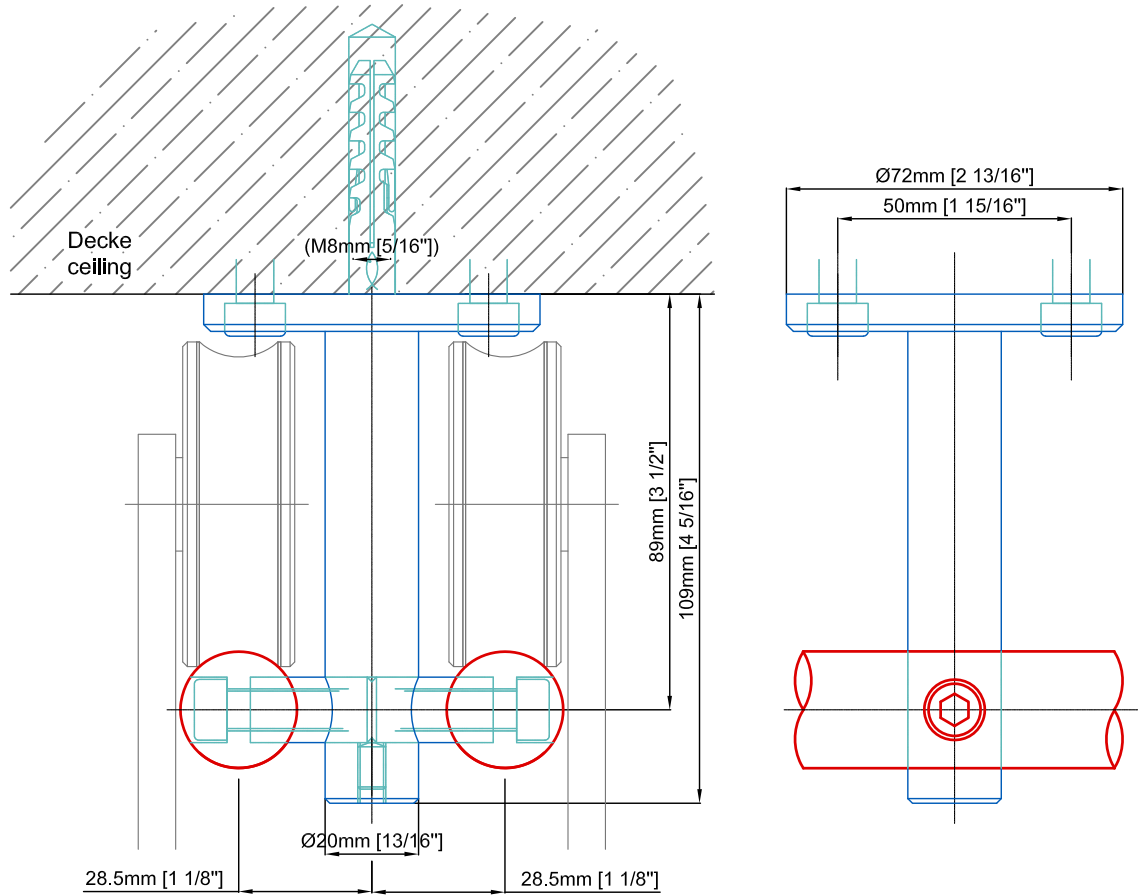

Technical drawings are subject to change without notice.
All millimeter dimensions are exact and supersede inch conversions.

Copyright MWE NA Inc., all rights reserved. Reproduction or other use of these designs without written consent from MWE NA Inc. is prohibited.

Ceiling Mount for Double Rail [Non-Adjustable]

Available for use with:

Supra, ProTec, Twin, Duplex, Duplex S, Spider, Chronos, Klassik, Vario

RAIL MOUNT/FASTENER [ST.5004] - non-adjustable

Date Prepared: September 2020