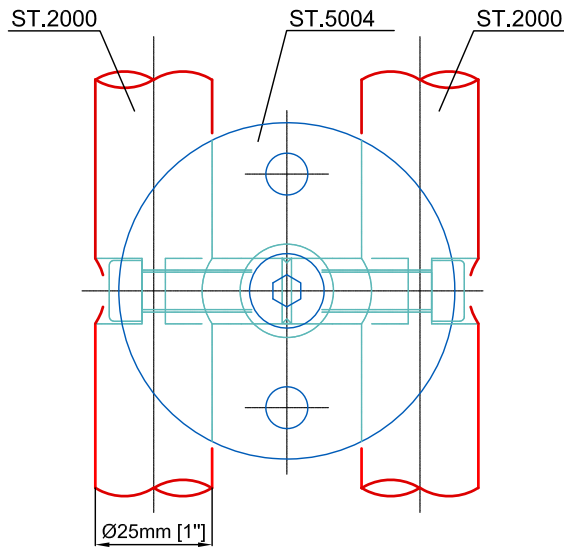

Technical drawings are subject to change without notice.
All millimeter dimensions are exact and supersede inch conversions.

Copyright MWE NA Inc., all rights reserved. Reproduction or other use of these designs without written consent from MWE NA Inc. is prohibited.

Ceiling Mount for Double Rail [Non-Adjustable]

Available for use with:

Supra, ProTec, Twin, Duplex, Duplex S, Spider, Chronos, Klassik, Vario

RAIL MOUNT/FASTENER [ST.5004] - non-adjustable

Date Prepared: September 2020