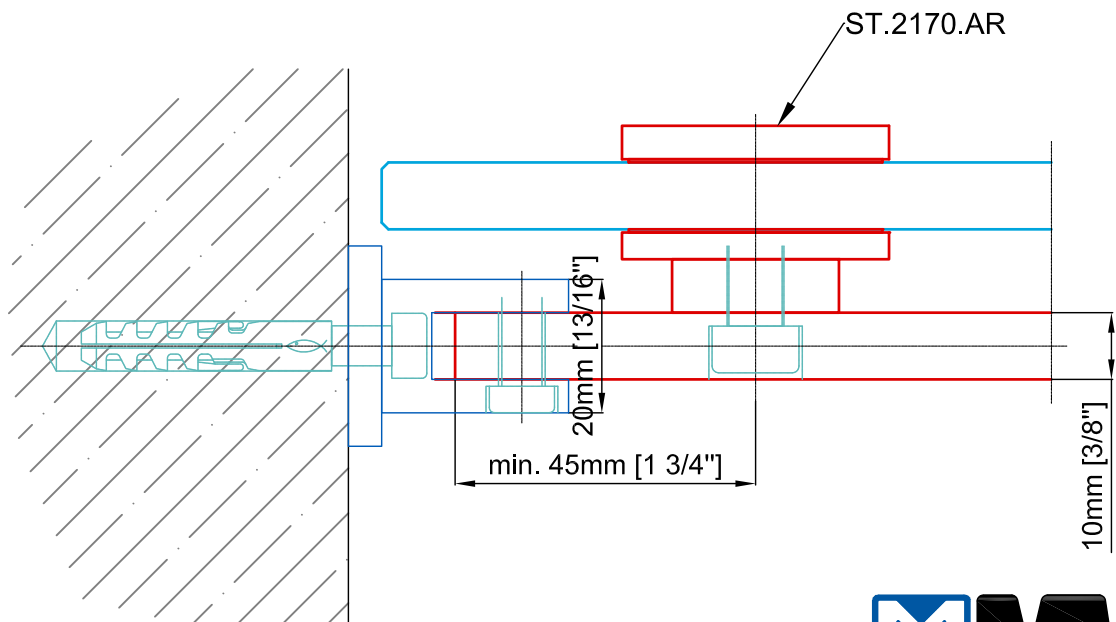

Front End Connector for Rail
Available for use with:
Akzent Retro, Purist, Claro &
Aqua Shower Systems

FRONT END MOUNT [ST.5040.AR]

Date Prepared: September 2020

NORTH AMERICA

Tel.: 954-982-6595

Email: sales@mwe-na.com