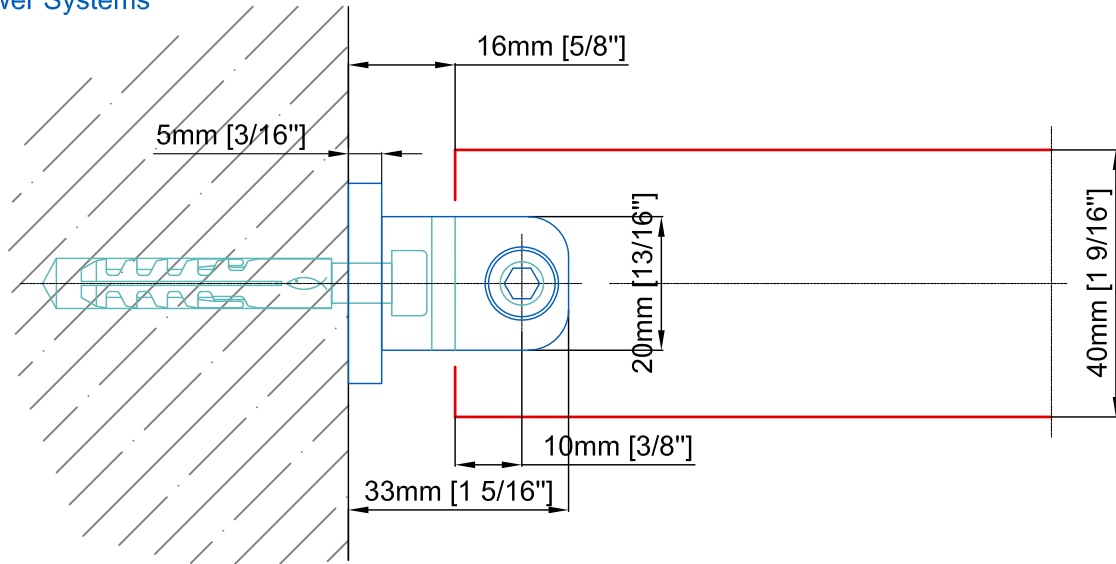

Front End Connector for Rail
Available for use with:
Akzent Retro, Purist, Claro &
Aqua Shower Systems

FRONT END MOUNT [ST.5040.AR]

Date Prepared: September 2020

NORTH AMERICA

Tel.: 954-982-6595

Email: sales@mwe-na.com