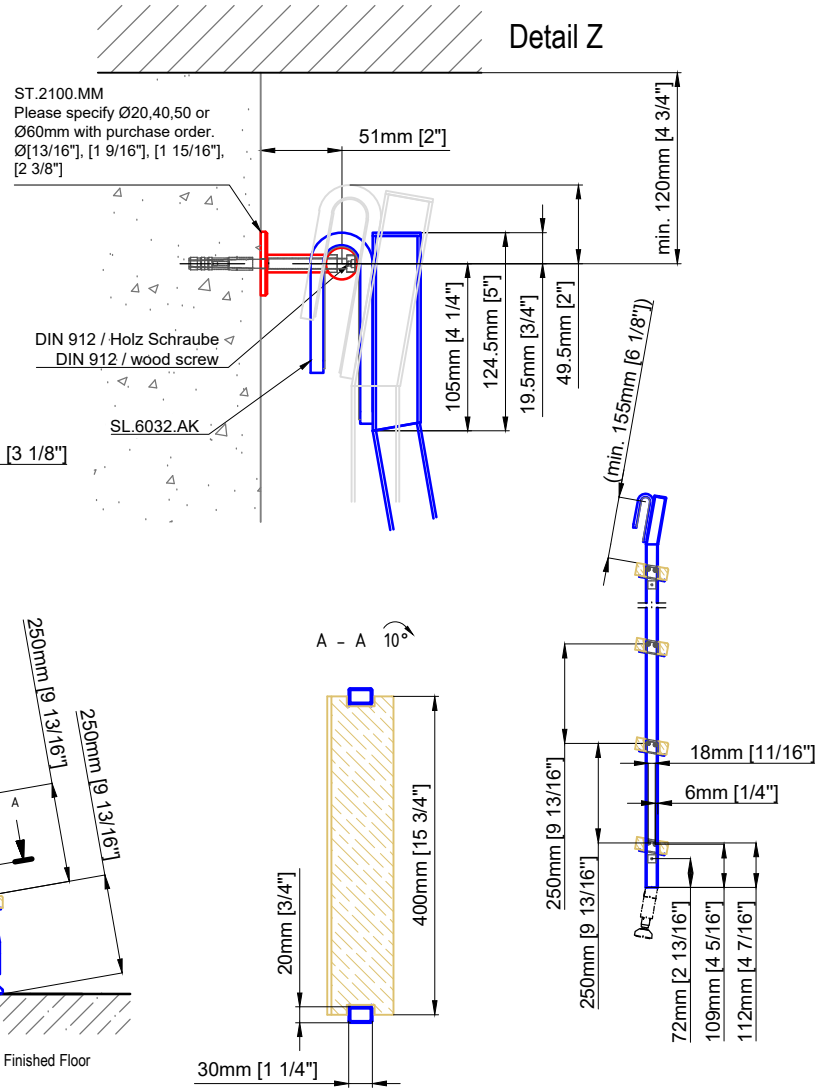

Technical drawings are subject to change without notice.
All millimeter dimensions are exact and supersede inch conversions.

Ladder height at or above 3000mm [118 1/8"]
require safety side rails SL.6052.AK

Hook Ladder

SL.6001.AK.H

Date Prepared: March 2024

Prepared By: AB