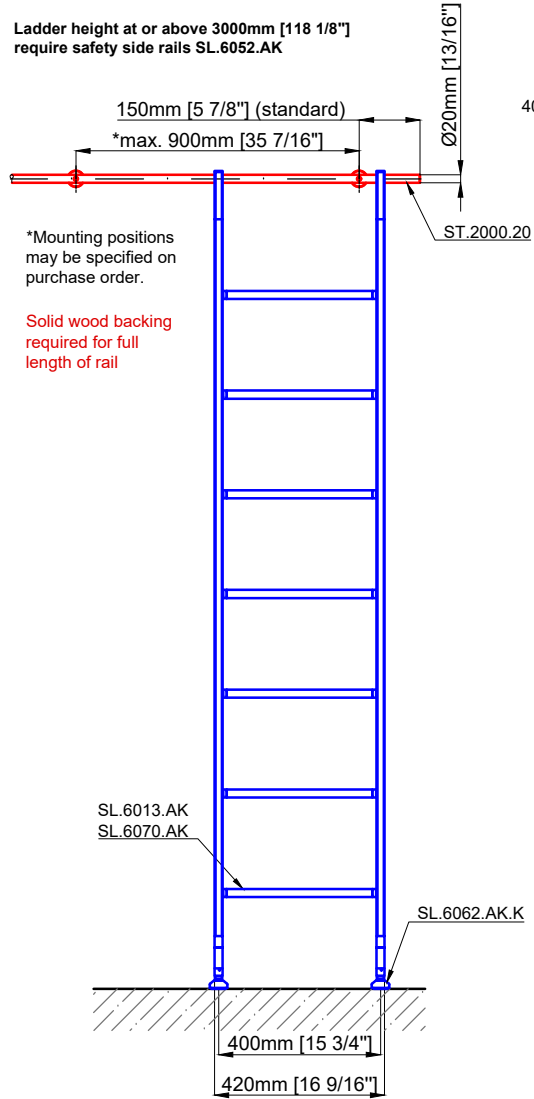

Technical drawings are subject to change without notice.
All millimeter dimensions are exact and supersede inch conversions.

Hook Ladder

SL.6001.AK.E

Date Prepared: March 2024

Prepared By: AB