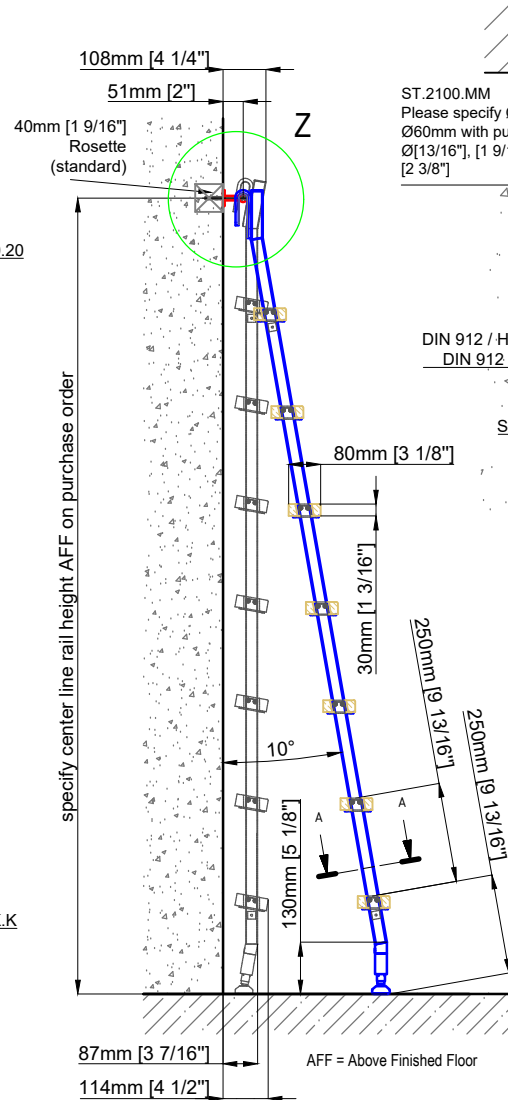

Technical drawings are subject to change without notice.
All millimeter dimensions are exact and supersede inch conversions.

Ladder height at or above 3000mm [118 1/8"]
require safety side rails SL.6052.AK

Hook Ladder

SL.6001.AK.H

Date Prepared: March 2024

Prepared By: AB