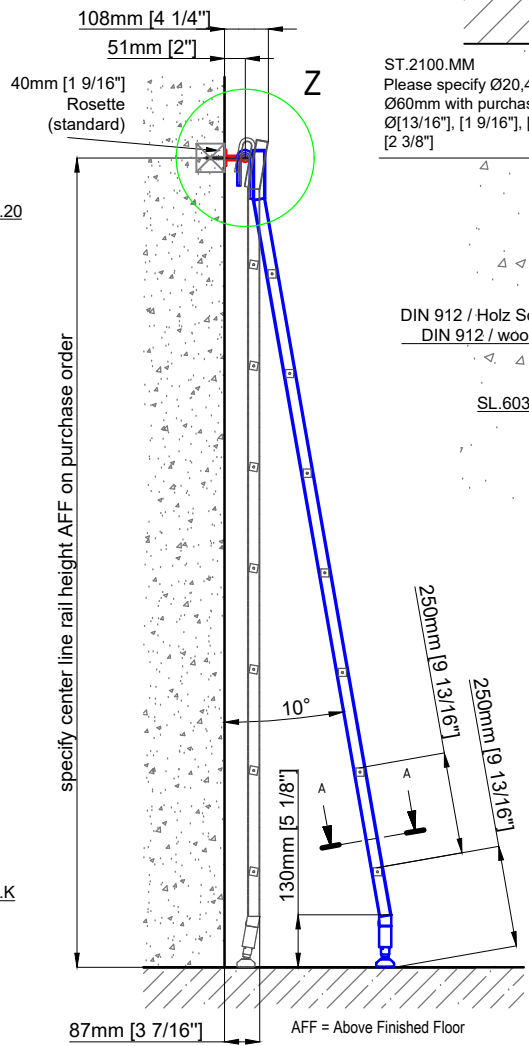

Technical drawings are subject to change without notice.
All millimeter dimensions are exact and supersede inch conversions.

Hook Ladder

SL.6001.AK

Date Prepared: March 2024 | Prepared By: AB

MWE®
Stainless Steel Manufacturer
NORTH AMERICA
Email: sales@mwe-na.com
www.mwe-na.com