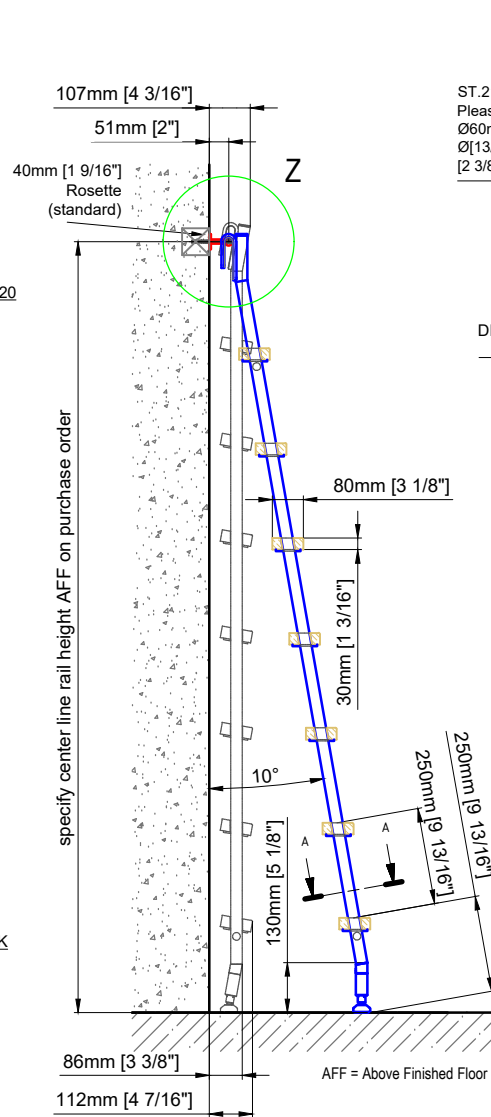

Technical drawings are subject to change without notice.
All millimeter dimensions are exact and supersede inch conversions.

Hook Ladder

SL.6001.KL.H

Date Prepared: March 2024

Prepared By: AB

MWE®
Stainless Steel Manufacturer
NORTH AMERICA
Email: sales@mwe-na.com
www.mwe-na.com