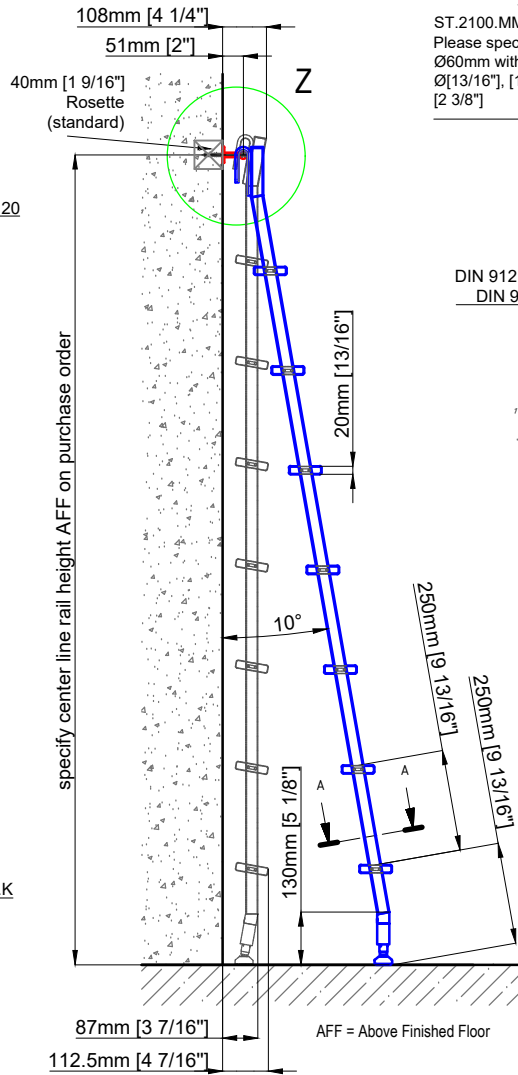

Technical drawings are subject to change without notice.
All millimeter dimensions are exact and supersede inch conversions.

Hook Ladder

SL.6001.AK.E

Date Prepared: March 2024

Prepared By: AB