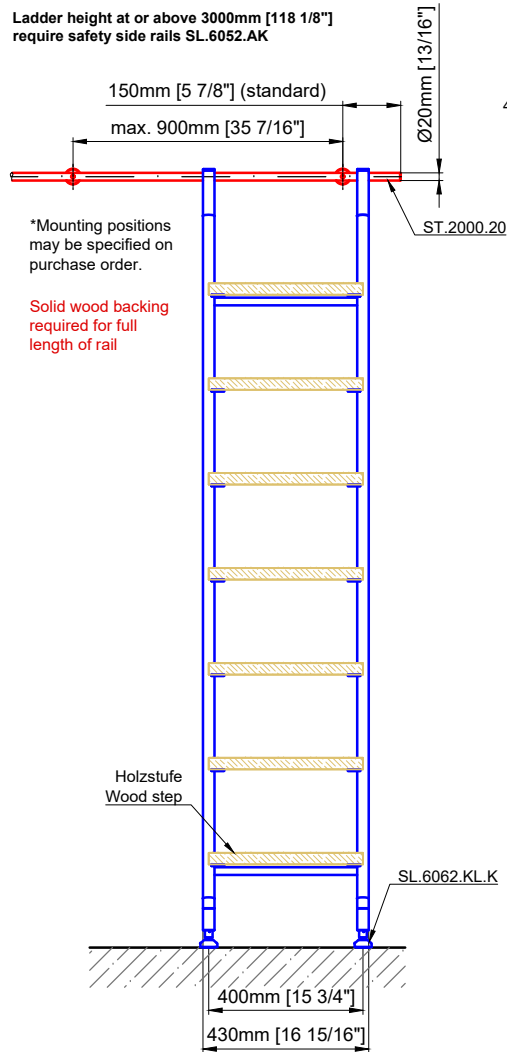

Technical drawings are subject to change without notice.
All millimeter dimensions are exact and supersede inch conversions.

Hook Ladder

SL.6001.KL.H

Date Prepared: March 2024

Prepared By: AB

MWE®
Stainless Steel Manufacturer
NORTH AMERICA
Email: sales@mwe-na.com
www.mwe-na.com