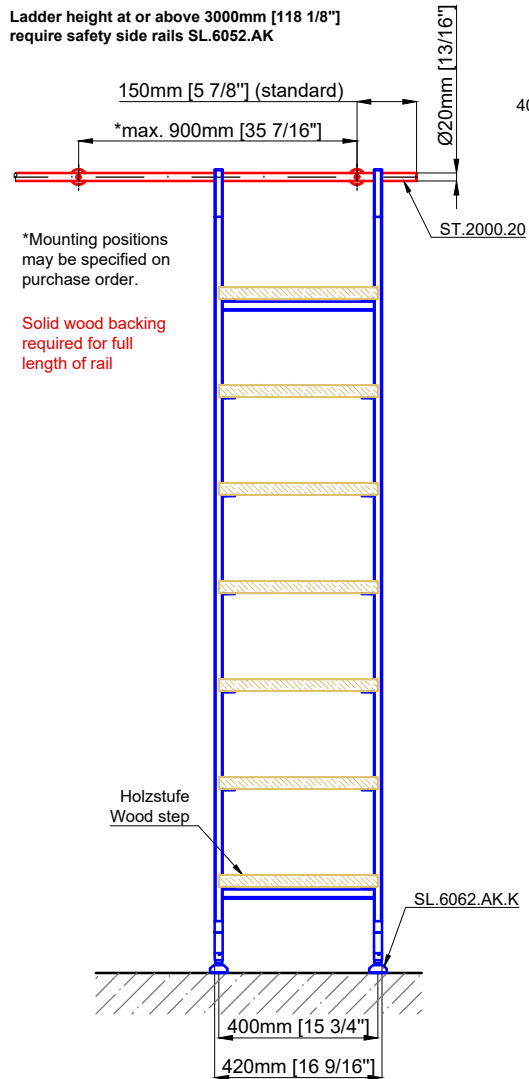

Technical drawings are subject to change without notice.
All millimeter dimensions are exact and supersede inch conversions.

Ladder height at or above 3000mm [118 1/8"]
require safety side rails SL.6052.AK

Hook Ladder

SL.6001.AK.H

Date Prepared: March 2024

Prepared By: AB