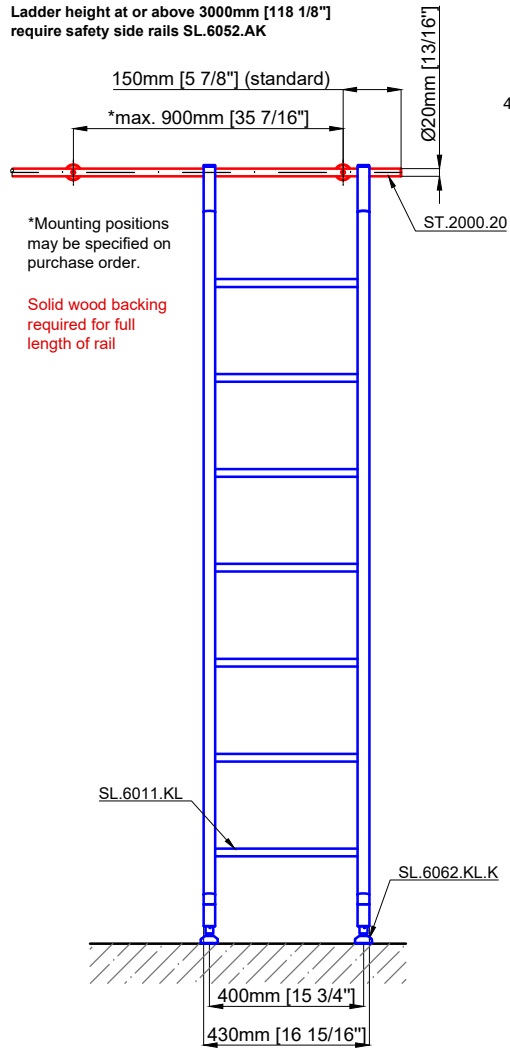

Technical drawings are subject to change without notice.
All millimeter dimensions are exact and supersede inch conversions.

Hook Ladder

SL.6001.KL

Date Prepared: March 2024

Prepared By: AB