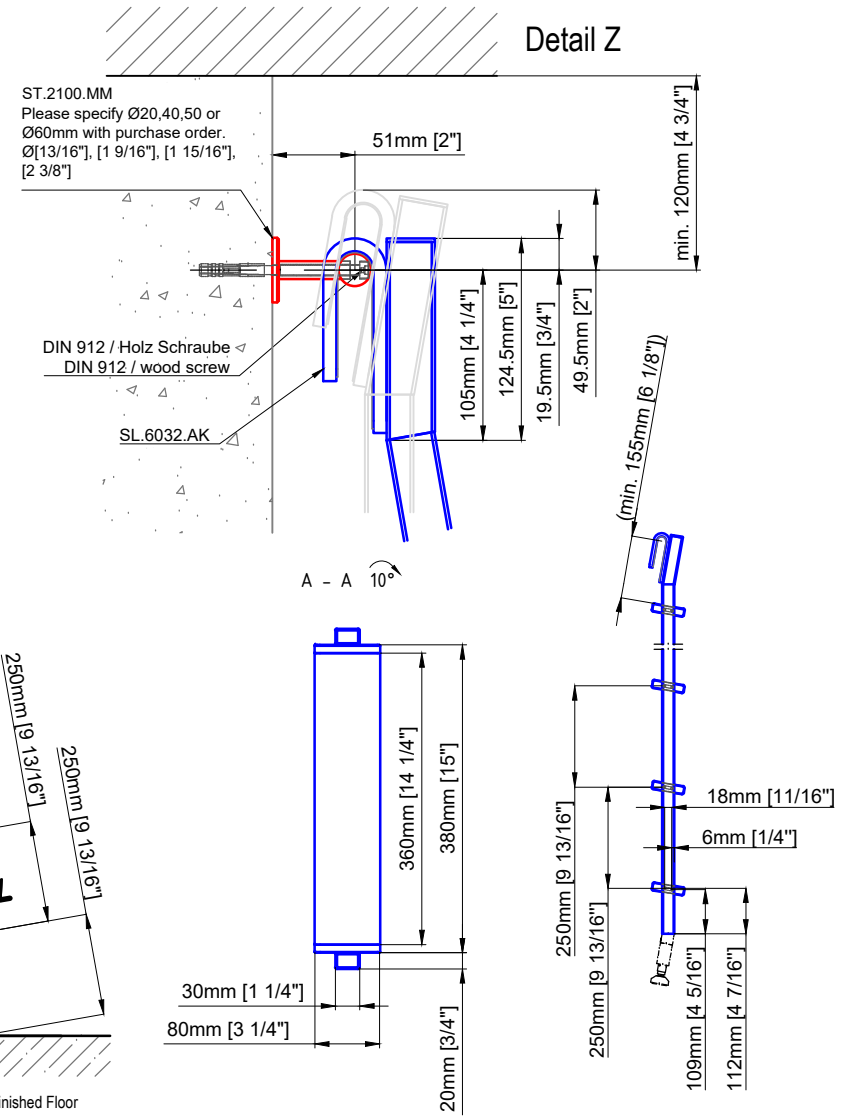

Technical drawings are subject to change without notice.
All millimeter dimensions are exact and supersede inch conversions.

Hook Ladder

SL.6001.AK.E

Date Prepared: March 2024

Prepared By: AB