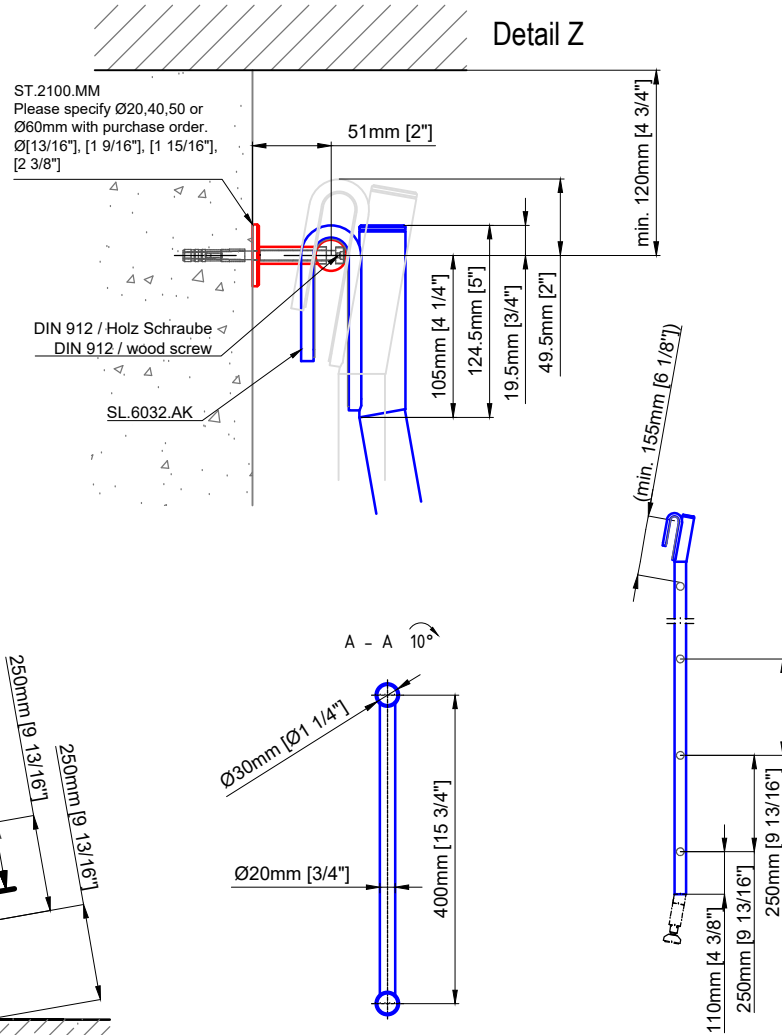

Technical drawings are subject to change without notice.
All millimeter dimensions are exact and supersede inch conversions.

Hook Ladder

SL.6001.KL

Date Prepared: March 2024

Prepared By: AB