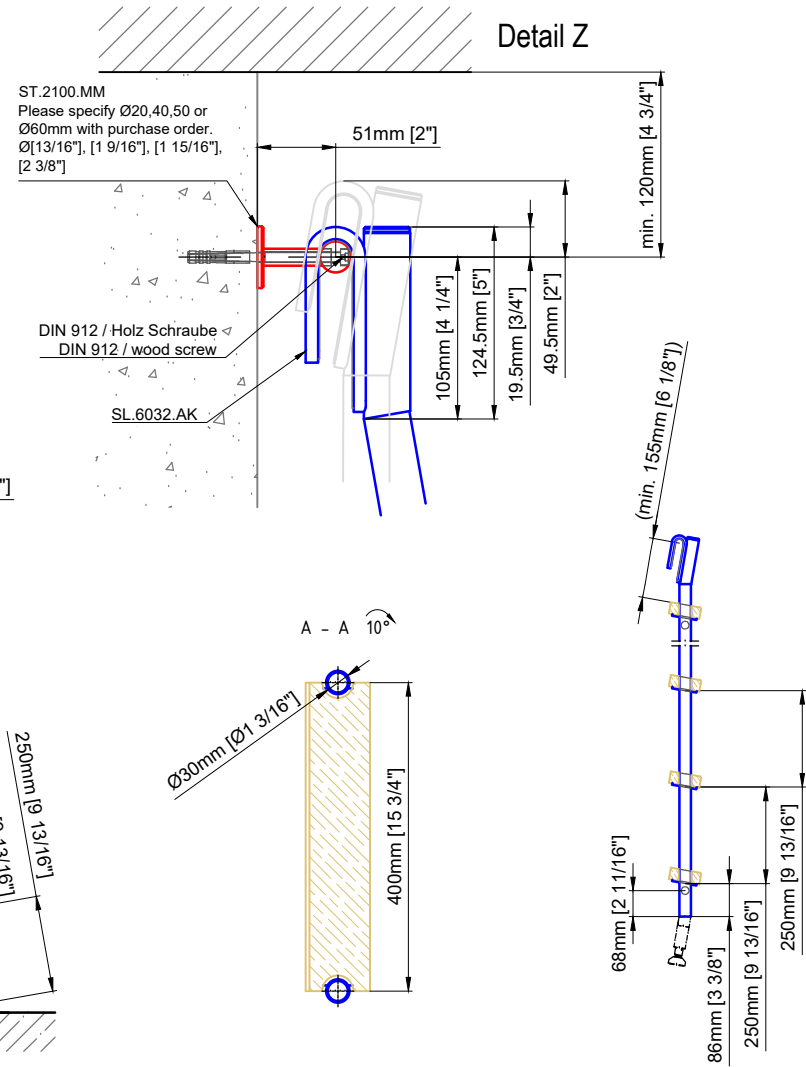

Technical drawings are subject to change without notice.
All millimeter dimensions are exact and supersede inch conversions.

Hook Ladder

SL.6001.KL.H

Date Prepared: March 2024

Prepared By: AB

MWE®
Stainless Steel Manufacturer
NORTH AMERICA
Email: sales@mwe-na.com
www.mwe-na.com