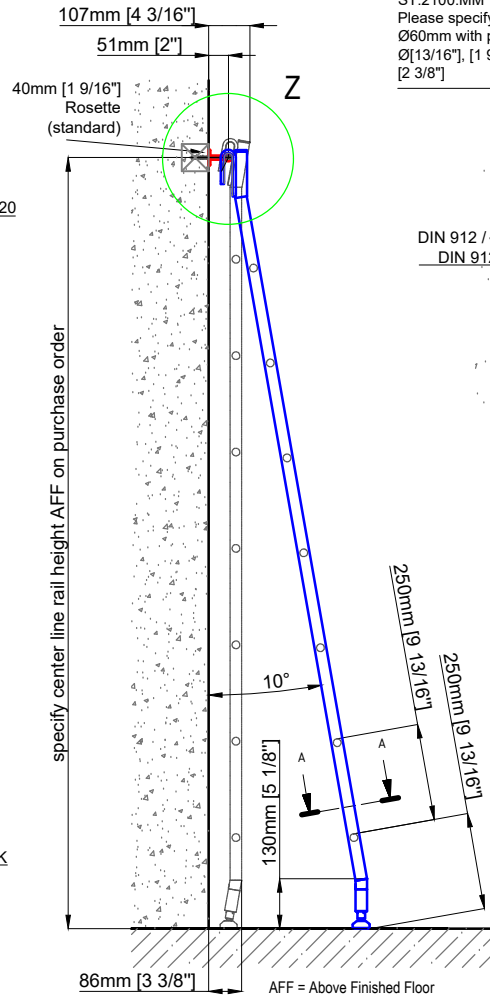

Technical drawings are subject to change without notice.
All millimeter dimensions are exact and supersede inch conversions.

Hook Ladder

SL.6001.KL

Date Prepared: March 2024

Prepared By: AB