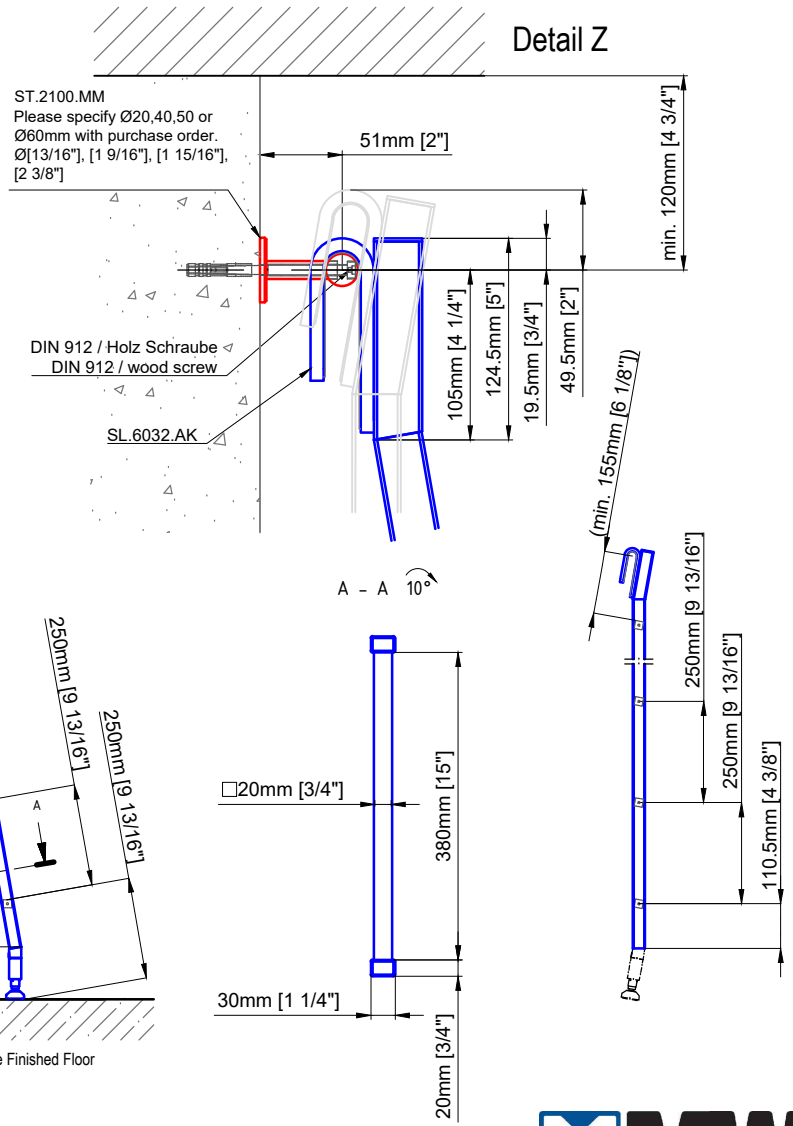

Technical drawings are subject to change without notice.
All millimeter dimensions are exact and supersede inch conversions.

Hook Ladder

SL.6001.AK

Date Prepared: March 2024 | Prepared By: AB

MWE®
Stainless Steel Manufacturer
NORTH AMERICA
Email: sales@mwe-na.com
www.mwe-na.com