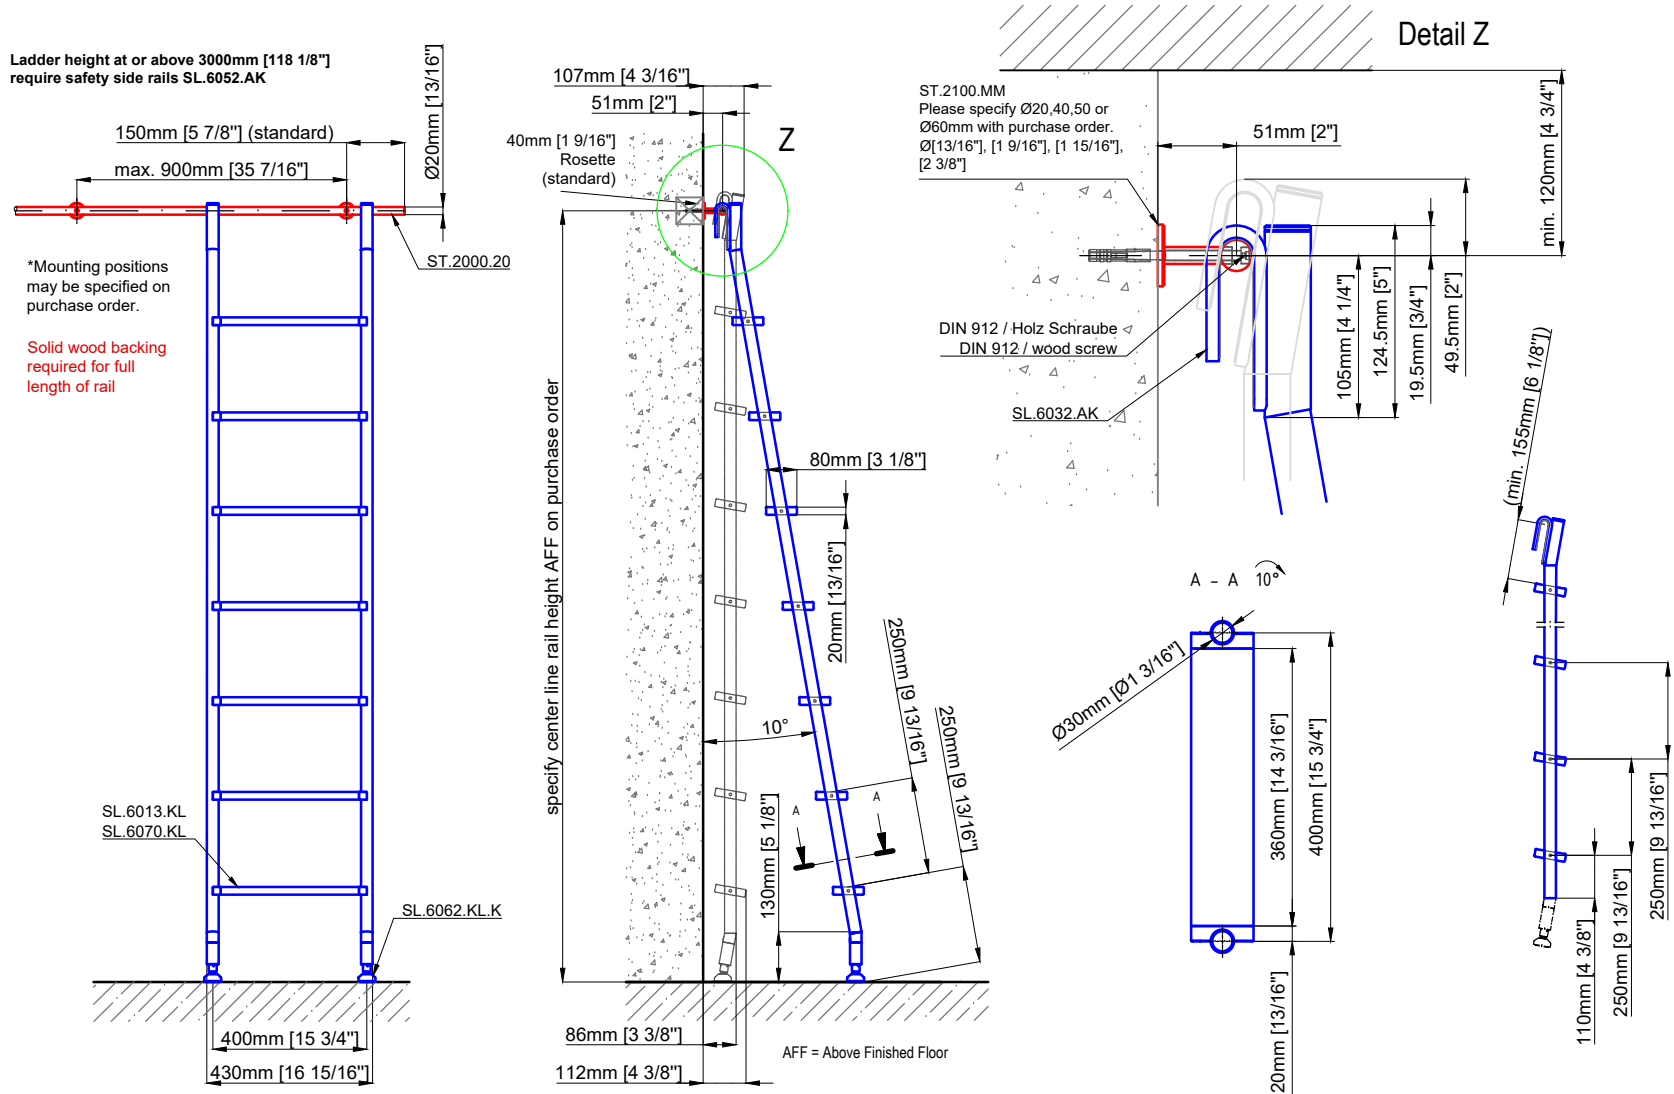

Technical drawings are subject to change without notice.
All millimeter dimensions are exact and supersede inch conversions.

Hook Ladder

SL.6001.KL.E

Date Prepared: March 2024 | Prepared By: AB

MWE®
Stainless Steel Manufacturer
NORTH AMERICA
Email: sales@mwe-na.com
www.mwe-na.com