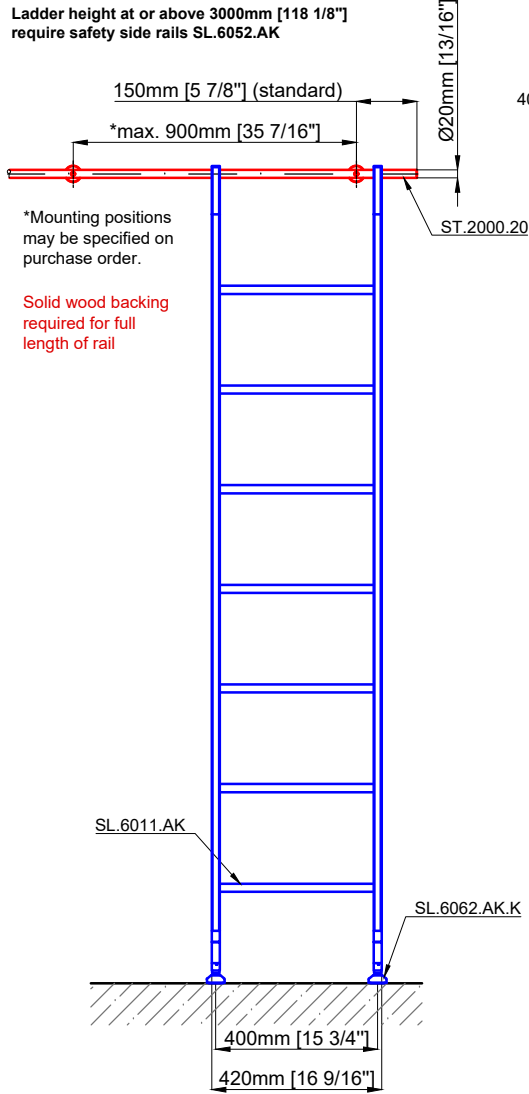

Technical drawings are subject to change without notice.
All millimeter dimensions are exact and supersede inch conversions.

Hook Ladder

SL.6001.AK

Date Prepared: March 2024 | Prepared By: AB

MWE®
Stainless Steel Manufacturer
NORTH AMERICA
Email: sales@mwe-na.com
www.mwe-na.com