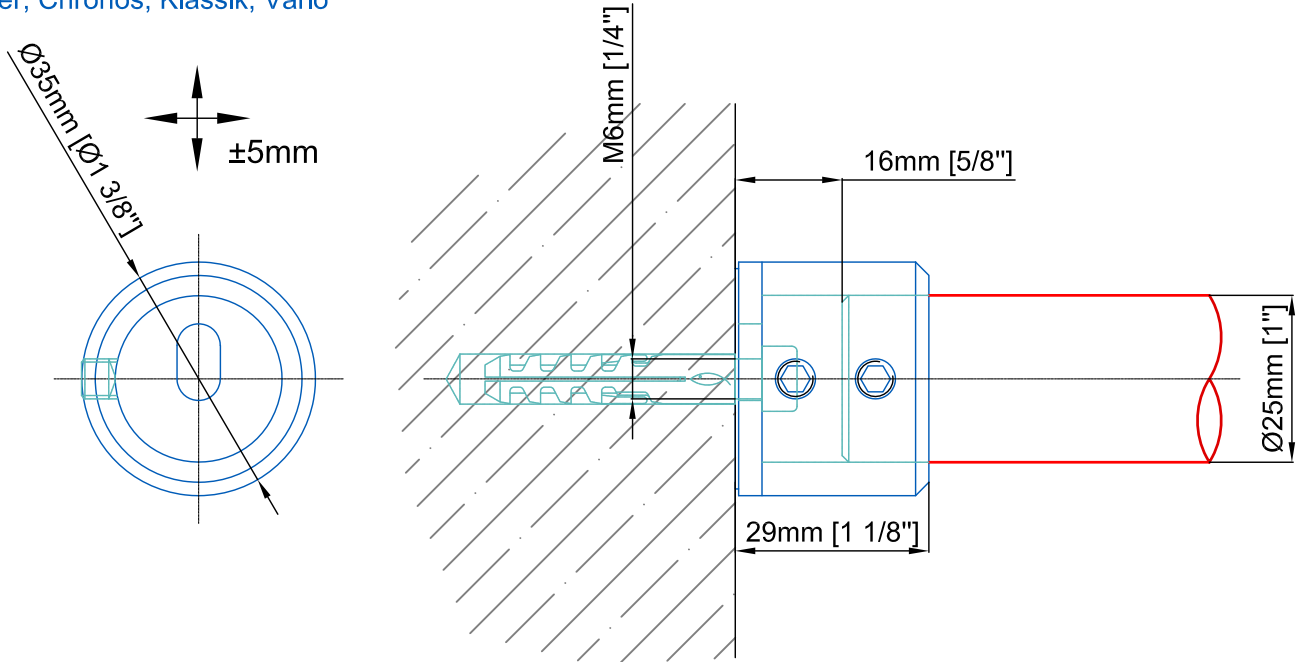

Technical drawings are subject to change without notice.
All millimeter dimensions are exact and supersede inch conversions.

Copyright MWE NA Inc., all rights reserved. Reproduction or other use of these designs without written consent from MWE NA Inc. is prohibited.

Front End Connector for Rail
Available for use with:
Supra, ProTec, Twin, Duplex, Duplex S,
Spider, Chronos, Klassik, Vario

FRONT END MOUNT [ST.5035]

Date Prepared: September 2020

NORTH AMERICA

Tel.: 954-982-6595

Email: sales@mwe-na.com

www.mwe-na.com