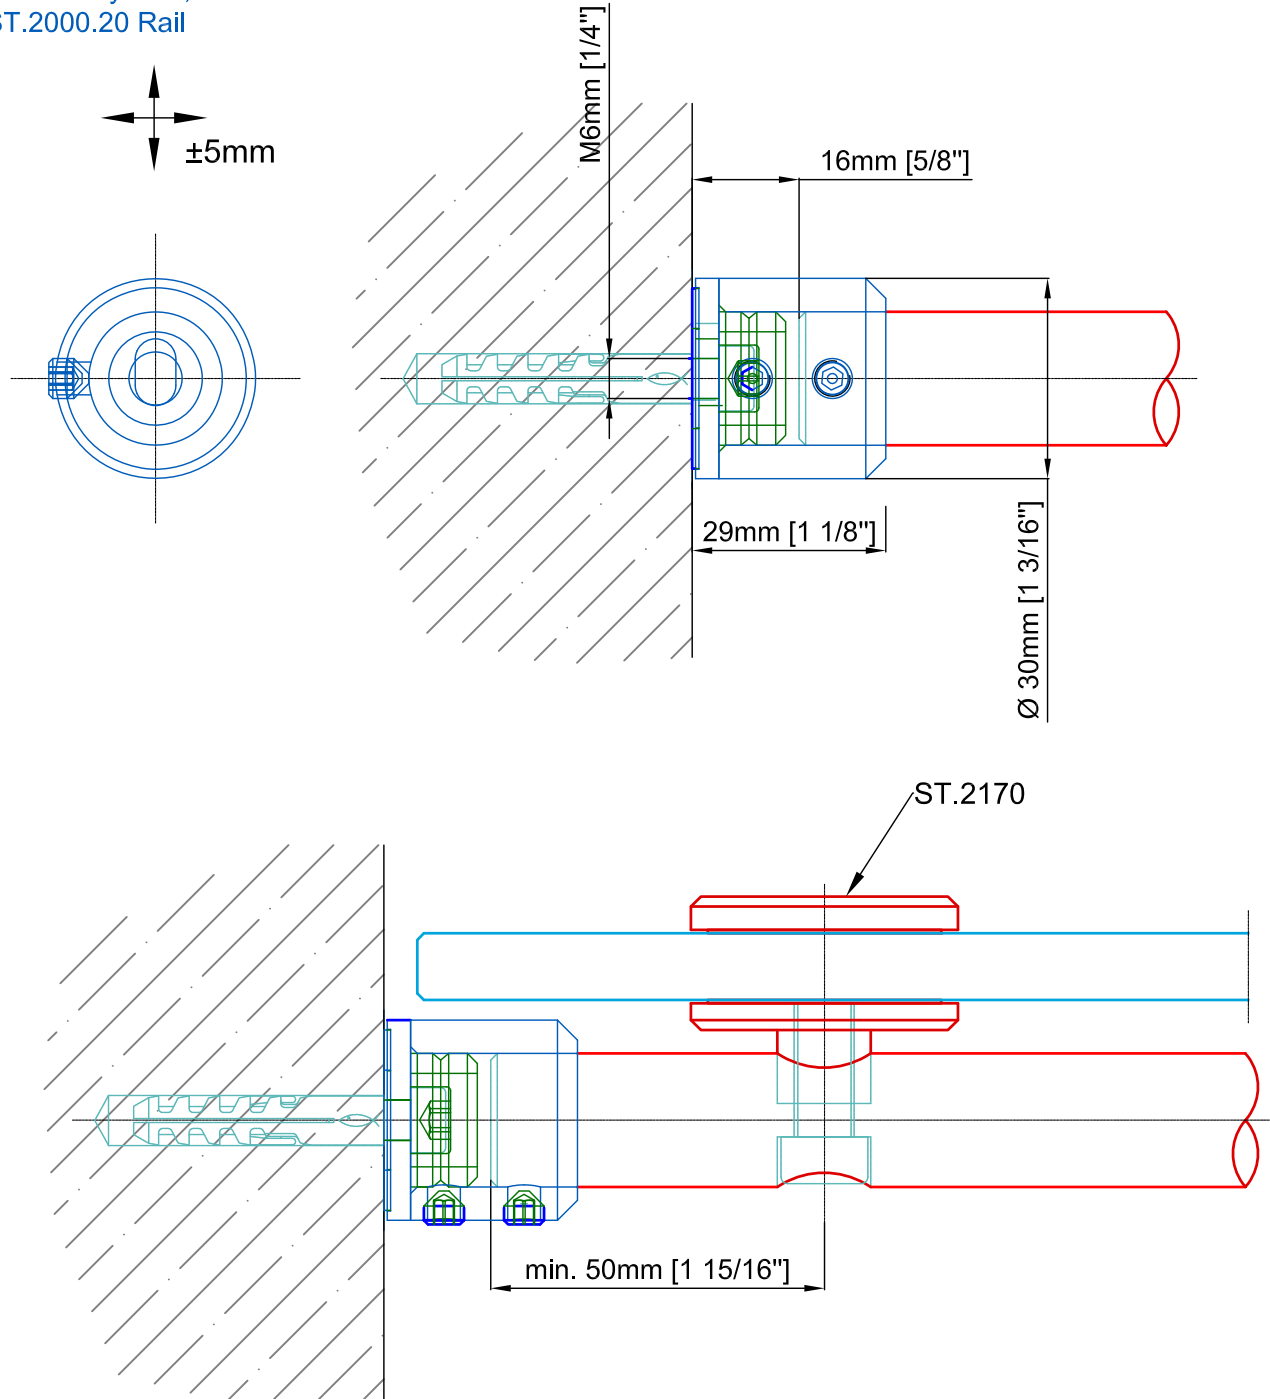

Front End Connector for Rail
Available for use with:
Miami Shower system, All Ladder models
using ST.2000.20 Rail

FRONT END MOUNT [ST.5035.MM]

Date Prepared: September 2020

NORTH AMERICA

Tel.: 954-982-6595

Front End Connector for Rail
Available for use with:
Supra, ProTec, Twin, Duplex, Duplex S,
Spider, Chronos, Klassik, Vario

FRONT END MOUNT [ST.5035]

Date Prepared: September 2020

NORTH AMERICA

Tel.: 954-982-6595