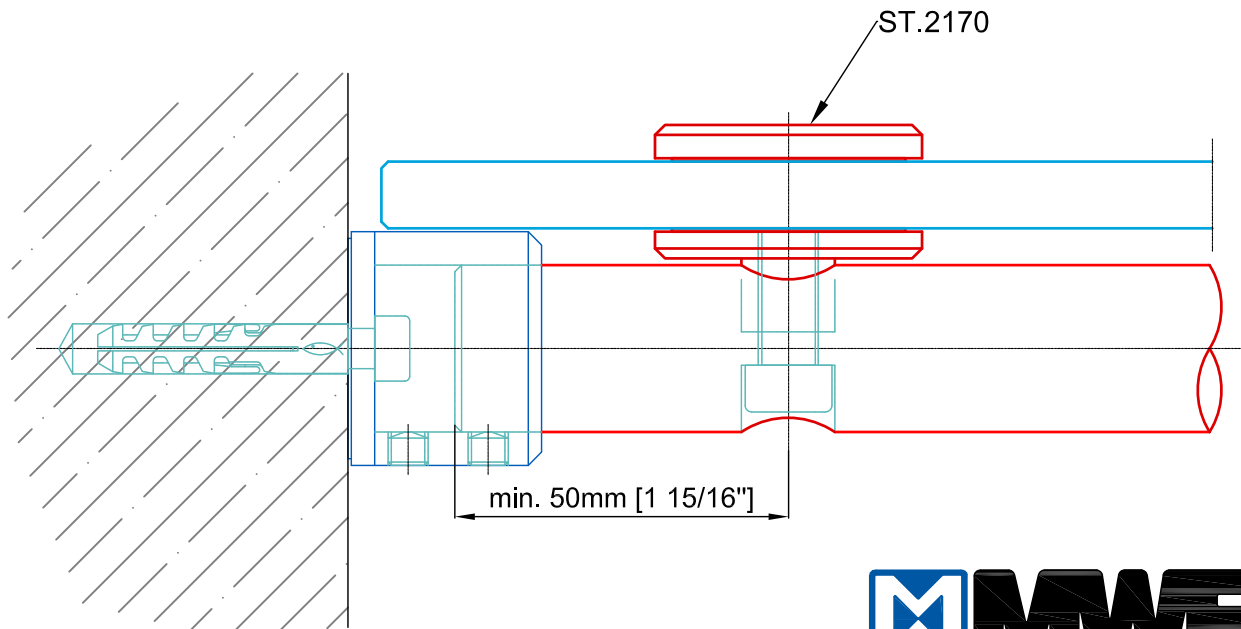

Front End Connector for Rail
Available for use with:
Miami Shower system, All Ladder models
using ST.2000.20 Rail

FRONT END MOUNT [ST.5035.MM]

Date Prepared: September 2020

NORTH AMERICA

Tel.: 954-982-6595

Front End Connector for Rail
Available for use with:
Supra, ProTec, Twin, Duplex, Duplex S,
Spider, Chronos, Klassik, Vario

FRONT END MOUNT [ST.5035]

Date Prepared: September 2020

NORTH AMERICA

Tel.: 954-982-6595