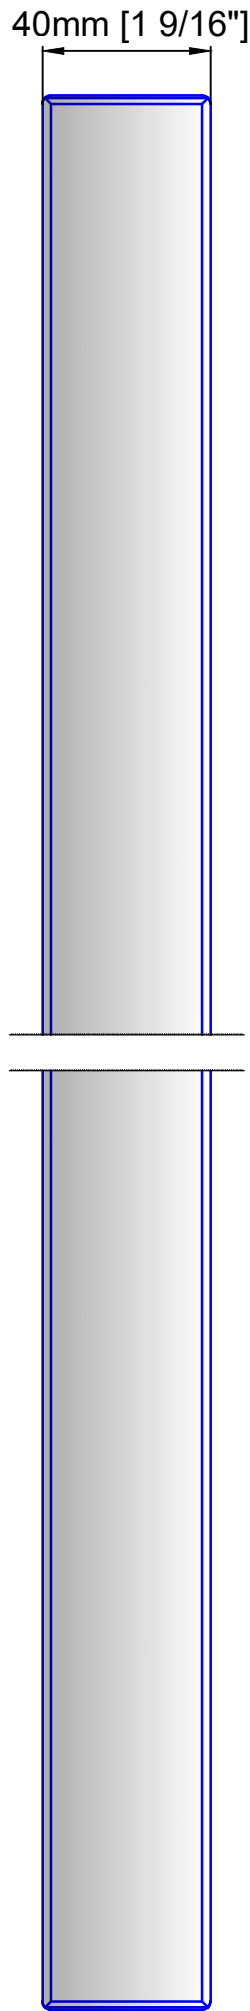

customized  
by customer

Attachment **B** always for  
2 Stück Grip rests!  
Mounting parts **B** for  
2 pieces of door handle support!

- subject to change without notice!

Email: info@mwe-na.com  
www.mwe-na.com

description:

model: TG.1528

CAD-scale: 1:1

Datum: 28.02.2021  
date: