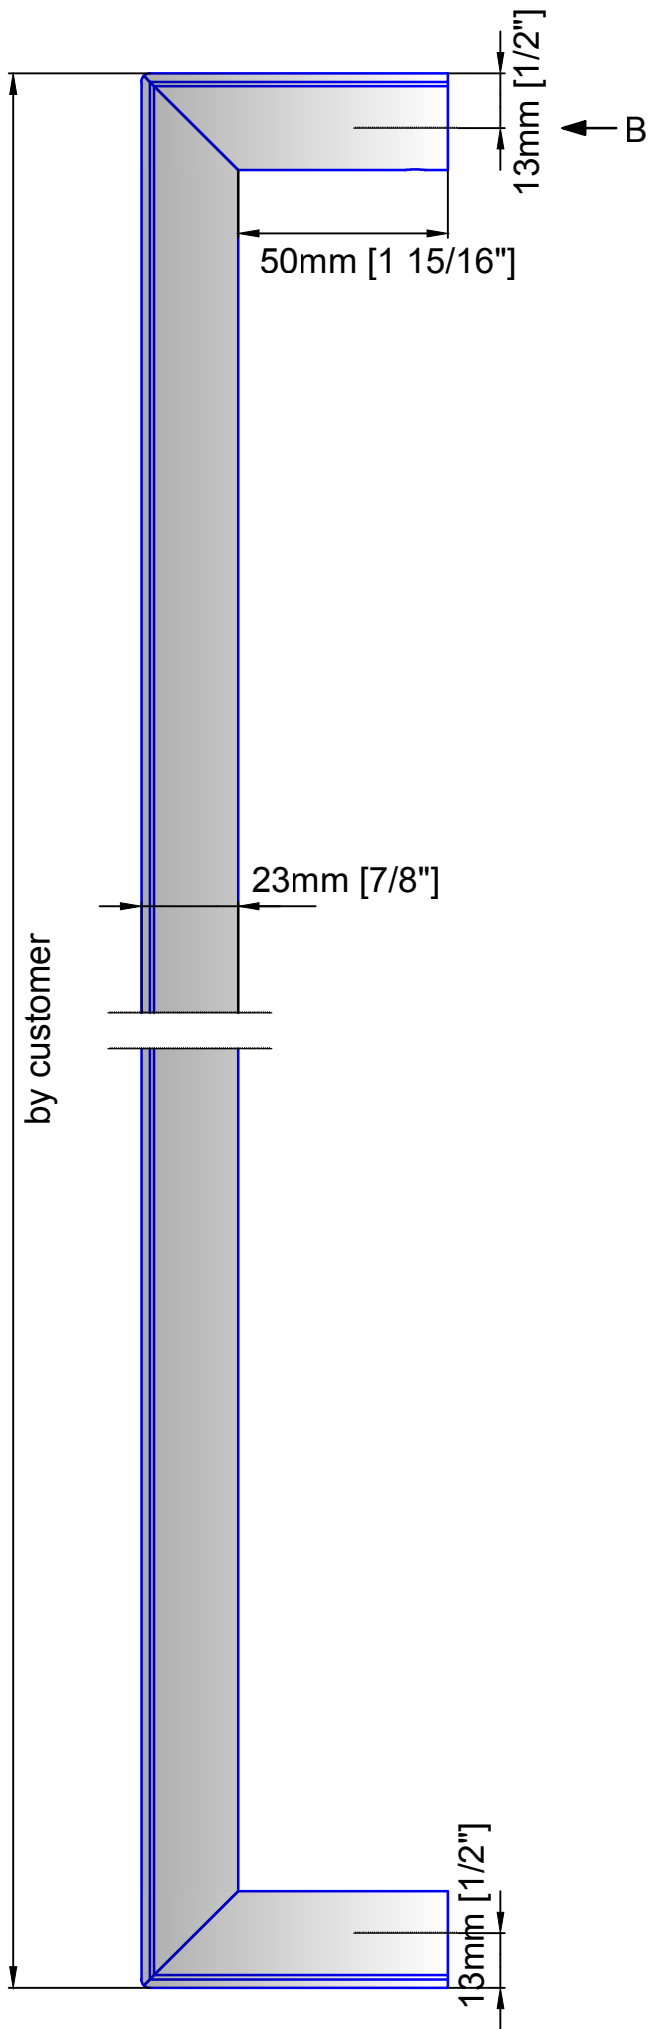

customized  
by customer

Attachment **B** always for  
2 Stück Grip rests!  
Mounting parts **B** for  
2 pieces of door handle support!

- subject to change without notice!

Email: info@mwe-na.com  
www.mwe-na.com

description:

model: TG.1528

CAD-scale: 1:1

Datum: 28.02.2021  
date: