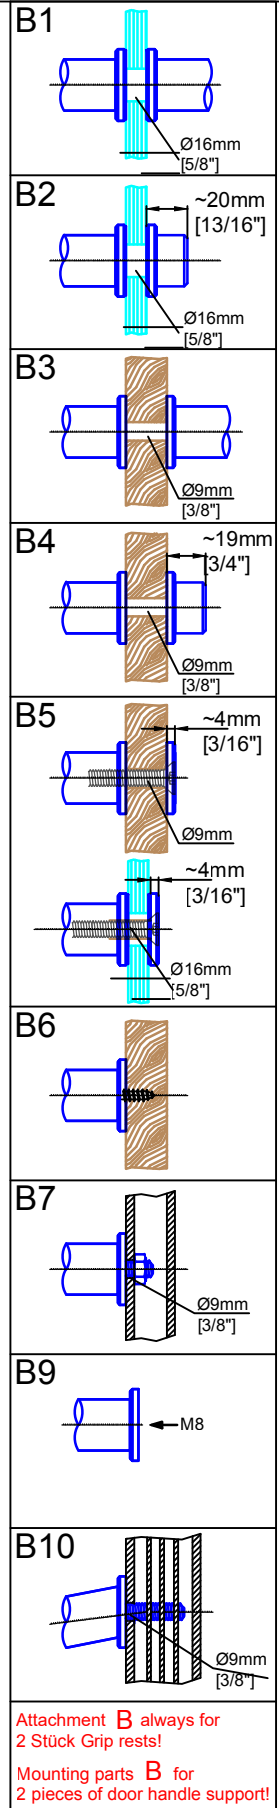

customized  
by customer

Attachment **B** always for  
2 Stück Grip rests!  
Mounting parts **B** for  
2 pieces of door handle support!

- subject to change without notice!

Email: info@mwe-na.com  
www.mwe-na.com

description:

model: TG.1528

CAD-scale: 1:1

Datum: 28.02.2021  
date: