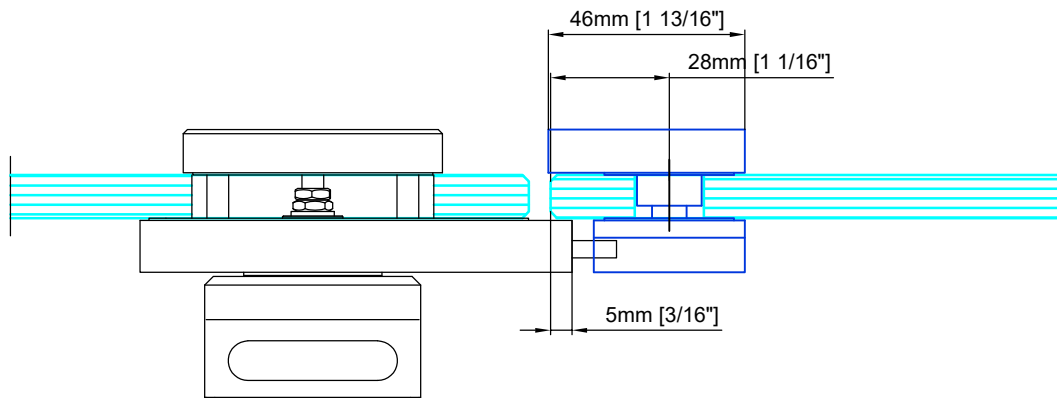

Technical drawings are subject to change without notice.
All millimeter dimensions are exact and supersede inch conversions.

Copyright MWE NA Inc., all rights reserved. Reproduction or other use of these designs
without written consent from MWE NA Inc. is prohibited.

Counter Strike Case Korall 2

KT.8860

Date Prepared: December 2022

Prepared By: AB

MWE®
Stainless Steel Manufacturer
NORTH AMERICA

Email: sales@mwe-na.com
www.mwe-na.com