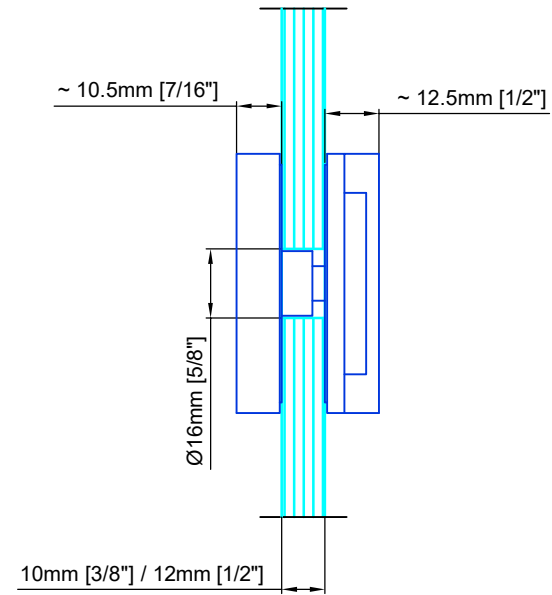

Technical drawings are subject to change without notice.
All millimeter dimensions are exact and supersede inch conversions.

Copyright MWE NA Inc., all rights reserved. Reproduction or other use of these designs
without written consent from MWE NA Inc. is prohibited.

Counter Strike Case Korall 2

KT.8860

Date Prepared: December 2022

Prepared By: AB

MWE®
Stainless Steel Manufacturer
NORTH AMERICA

Email: sales@mwe-na.com
www.mwe-na.com