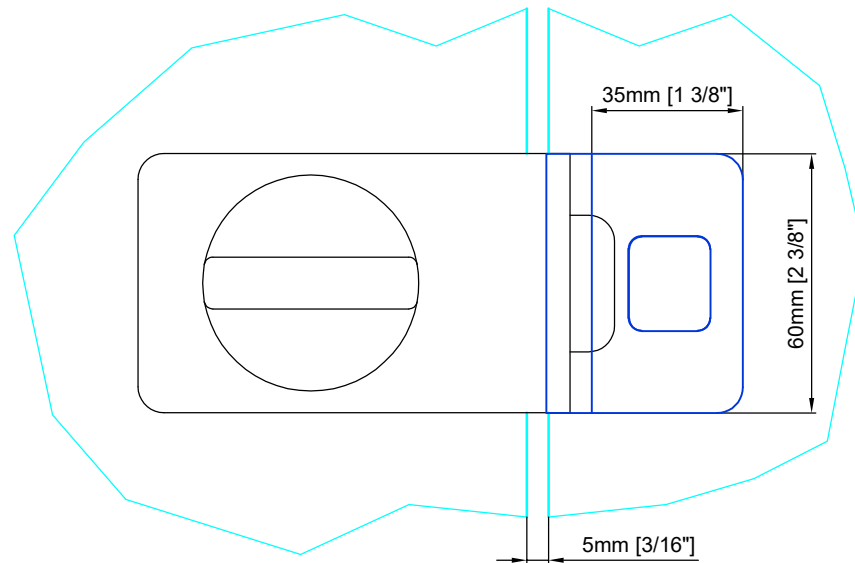

Technical drawings are subject to change without notice.
All millimeter dimensions are exact and supersede inch conversions.

Copyright MWE NA Inc., all rights reserved. Reproduction or other use of these designs
without written consent from MWE NA Inc. is prohibited.

Counter Strike Case Korall 2

KT.8860

Date Prepared: December 2022

Prepared By: AB

MWE®
Stainless Steel Manufacturer
NORTH AMERICA

Email: sales@mwe-na.com
www.mwe-na.com