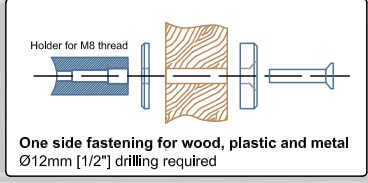

**B1 Fastening**

**B3 Fastening**

**B5 Fastening**

**B6 Fastening**

**B7 Fastening**

**B9 Fastening**

**B10 Fastening**

Made of solid stainless steel

Available diameter:  
Ø25mm [1"]