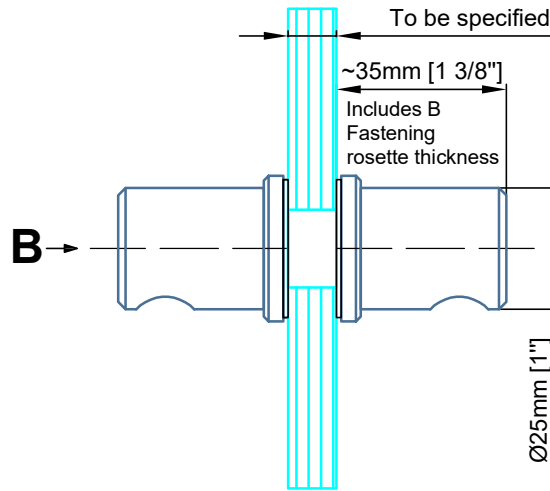

**Glass to be tempered**

**SA.3310 cup pull** (for wood or glass doors)

NORTH AMERICA

Email: [info@mwe-na.com](mailto:info@mwe-na.com)

phone: (954) 982-6595

[www.mwe-na.com](http://www.mwe-na.com)