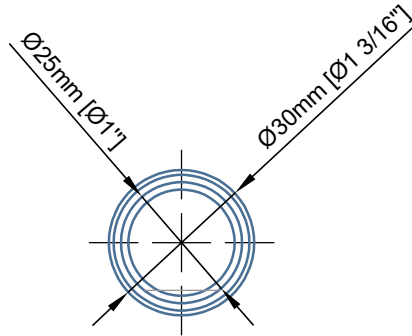

**Glass to be tempered**

**SA.3310 cup pull** (for wood or glass doors)

NORTH AMERICA

Email: [info@mwe-na.com](mailto:info@mwe-na.com)

phone: (954) 982-6595

[www.mwe-na.com](http://www.mwe-na.com)