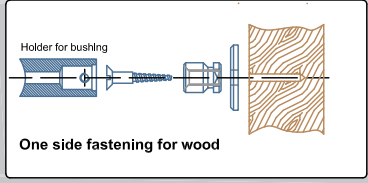

B1 Fastening

B3 Fastening

B5 Fastening

B6 Fastening

B7 Fastening

B9 Fastening

B10 Fastening

Made of solid stainless steel

Available diameter
2x Ø10mm (3/8")

Ø10mm [3/8"]

B Fastening
to be specified on
purchase order

~36.5mm [1 7/16"]

B Fastening
to be specified on
purchase order

28mm [1 1/8"]

Standard overall length 600mm [23.58"]

Specify alternative length on purchase order

Ø4.5mm [Ø 1 3/16"]