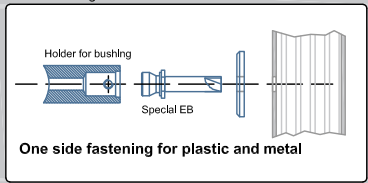

B1 Fastening

B3 Fastening

B5 Fastening

B6 Fastening

B7 Fastening

B9 Fastening

B10 Fastening

Made of solid stainless steel

Available diameter
2x Ø10mm (3/8")

Ø10mm [3/8"]

B Fastening
to be specified on
purchase order

~36.5mm [1 7/16"]

B Fastening
to be specified on
purchase order

28mm [1 1/8"]

Standard overall length 600mm [23.58"]

Specify alternative length on purchase order

Ø4.5mm [Ø 1 3/16"]