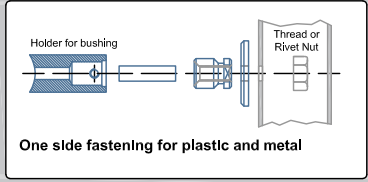

B1 Fastening

B3 Fastening

B5 Fastening

B6 Fastening

B7 Fastening

B9 Fastening

B10 Fastening

Made of solid stainless steel

Available diameter
2x Ø10mm (3/8")

Ø10mm [3/8"]

B Fastening
to be specified on
purchase order

~36.5mm [1 7/16"]

B Fastening
to be specified on
purchase order

28mm [1 1/8"]

Standard overall length 600mm [23.58"]

Specify alternative length on purchase order

Ø4.5mm [Ø 1 3/16"]