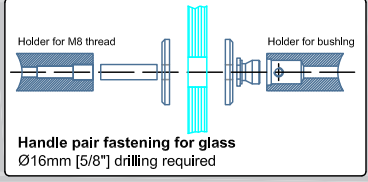

B1 Fastening

B3 Fastening

B5 Fastening

B6 Fastening

B7 Fastening

B9 Fastening

B10 Fastening

Made of solid stainless steel

Available diameter
2x Ø10mm (3/8")

Ø10mm [3/8"]

B Fastening
to be specified on
purchase order

~36.5mm [1 7/16"]

B Fastening
to be specified on
purchase order

28mm [1 1/8"]

Standard overall length 600mm [23.58"]

Specify alternative length on purchase order

Ø4.5mm [Ø 1 3/16"]