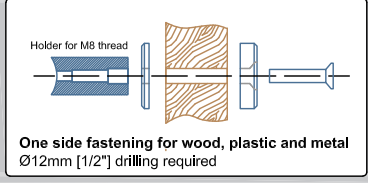

B1 Fastening

B3 Fastening

B5 Fastening

B6 Fastening

B7 Fastening

B9 Fastening

B10 Fastening

Made of solid stainless steel

Available diameter
2x Ø10mm (3/8")

Ø10mm [3/8"]

B Fastening
to be specified on
purchase order

~36.5mm [1 7/16"]

B Fastening
to be specified on
purchase order

28mm [1 1/8"]

Standard overall length 600mm [23.58"]

Specify alternative length on purchase order

Ø4.5mm [Ø 1 3/16"]