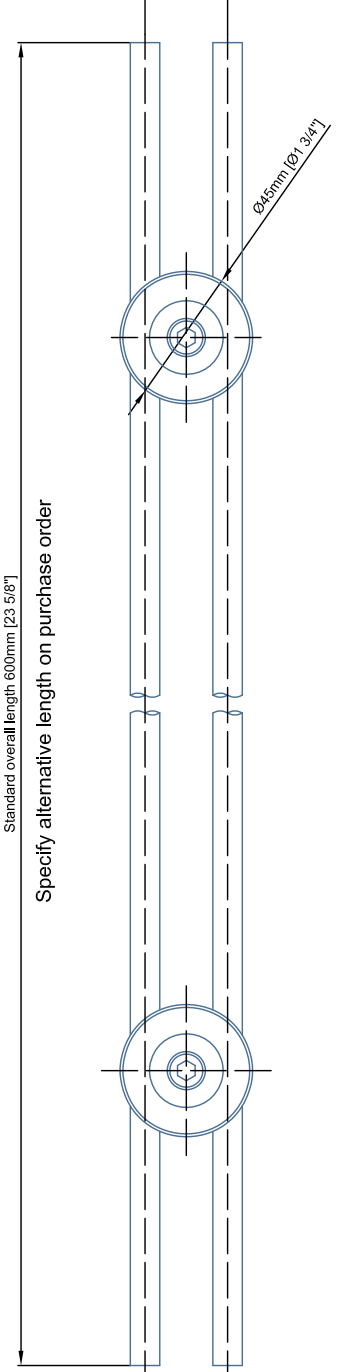

B1 Fastening

B3 Fastening

B5 Fastening

B6 Fastening

B7 Fastening

B9 Fastening

B10 Fastening

Made of solid stainless steel

Available diameter
2x Ø10mm (3/8")

Ø10mm [3/8"]

B Fastening
to be specified on
purchase order

~36.5mm [1 7/16"]

B Fastening
to be specified on
purchase order

28mm [1 1/8"]

Standard overall length 600mm [23.58"]

Specify alternative length on purchase order

Ø4.5mm [Ø 1 3/16"]