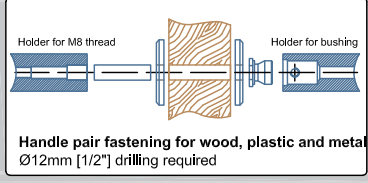

B1 Fastening

B3 Fastening

B5 Fastening

B6 Fastening

B7 Fastening

B9 Fastening

B10 Fastening

Made of solid stainless steel

Available diameter
2x Ø10mm (3/8")

Ø10mm [3/8"]

B Fastening
to be specified on
purchase order

~36.5mm [1 7/16"]

B Fastening
to be specified on
purchase order

28mm [1 1/8"]

Standard overall length 600mm [23.58"]

Specify alternative length on purchase order

Ø4.5mm [Ø 1 3/16"]