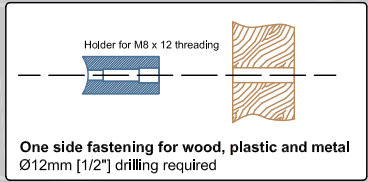

B1 Fastening

B3 Fastening

B5 Fastening

B6 Fastening

B7 Fastening

B9 Fastening

B10 Fastening

Made of solid stainless steel

Available diameter
2x Ø10mm (3/8")

Ø10mm [3/8"]

B Fastening
to be specified on
purchase order

~36.5mm [1 7/16"]

B Fastening
to be specified on
purchase order

28mm [1 1/8"]

Standard overall length 600mm [23.58"]

Specify alternative length on purchase order

Ø4.5mm [Ø 1 3/16"]