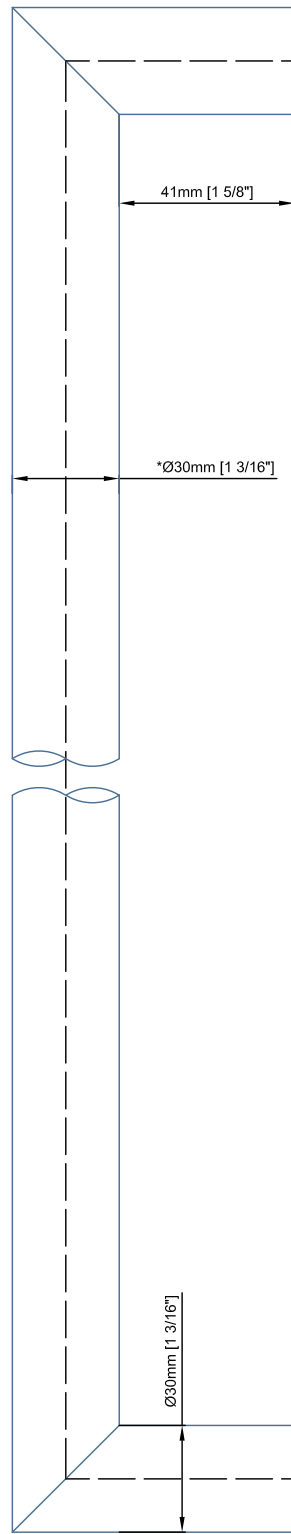

Made of hollow stainless steel

\*Available diameter:  
Ø20mm [13/16"]  
Ø25mm [1"]  
Ø30mm [1 3/16"]

← **B Fastening**  
to be specified on  
purchase order

← **B Fastening**  
to be specified on  
purchase order