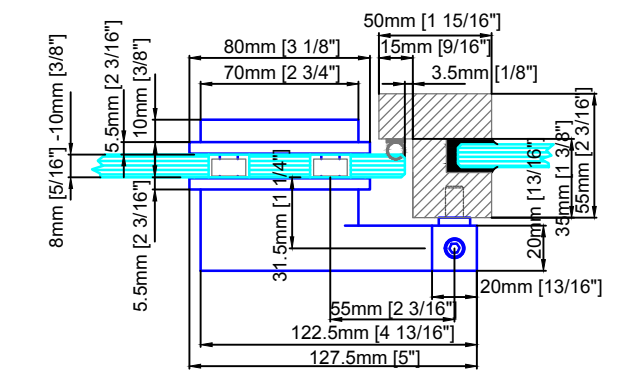

The frame width and height are selected as examples. These can be freely selected by the customer. Max. Door leaf width: 1000mm [39 3/8"]
 Max. Door leaf height: 2600mm [102 3/8"] (third door hinge recommended from 2200mm [86 5/8"])
 Max. Door leaf weight: 99lbs (with 2 hinges)

description:	stainless steel frame		
model:	EZ.8500	CAD-scale: 1:1	date: 03.18.22

MWE[®]
 Stainless Steel Manufacturer
 NORTH AMERICA
 Email: info@mwe-na.com
www.mwe-na.com

subject to change without notice!