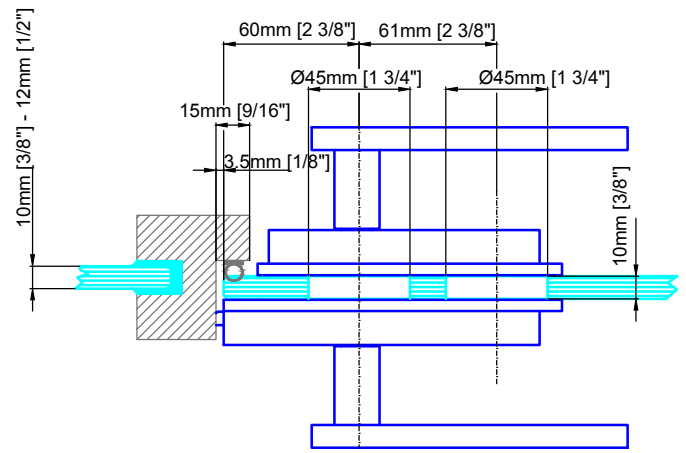

The frame width and height are selected as examples. These can be freely selected by the customer. Max. Door leaf width: 1000mm [39 3/8"]
 Max. Door leaf height: 2600mm [102 3/8"] (third door hinge recommended from 2200mm [86 5/8"])
 Max. Door leaf weight: 99lbs (with 2 hinges)

description:	stainless steel frame		
model:	EZ.8500	CAD-scale: 1:1	date: 03.18.22

MWE[®]
 Stainless Steel Manufacturer
 NORTH AMERICA
 Email: info@mwe-na.com
www.mwe-na.com

subject to change without notice!