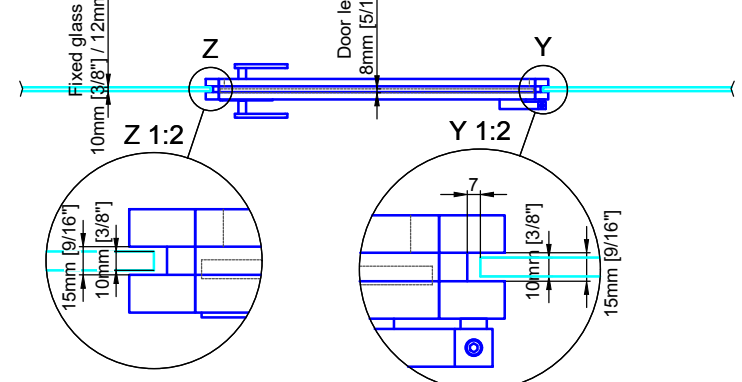

The frame width and height are selected as examples. These can be freely selected by the customer. Max. Door leaf width: 1000mm [39 3/8"]
 Max. Door leaf height: 2600mm [102 3/8"] (third door hinge recommended from 2200mm [86 5/8"])
 Max. Door leaf weight: 99lbs (with 2 hinges)

description:	stainless steel frame		
model:	EZ.8500	CAD-scale: 1:1	date: 03.18.22

MWE[®]
 Stainless Steel Manufacturer
 NORTH AMERICA
 Email: info@mwe-na.com
www.mwe-na.com

subject to change without notice!