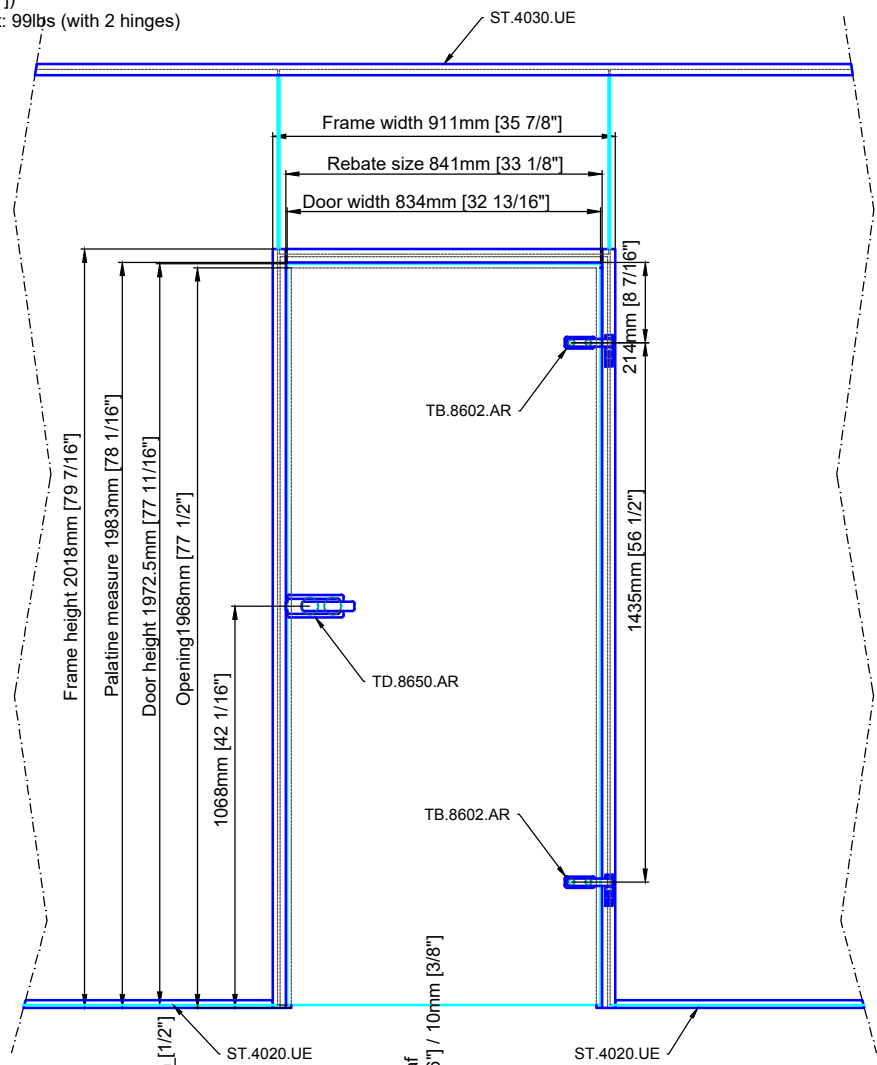

The frame width and height are selected as examples. These can be freely selected by the customer. Max. Door leaf width: 1000mm [39 3/8"]
 Max. Door leaf height: 2600mm [102 3/8"] (third door hinge recommended from 2200mm [86 5/8"])
 Max. Door leaf weight: 99lbs (with 2 hinges)

description:	stainless steel frame		
model:	EZ.8500	CAD-scale: 1:1	date: 03.18.22

MWE[®]
 Stainless Steel Manufacturer
 NORTH AMERICA
 Email: info@mwe-na.com
www.mwe-na.com

subject to change without notice!