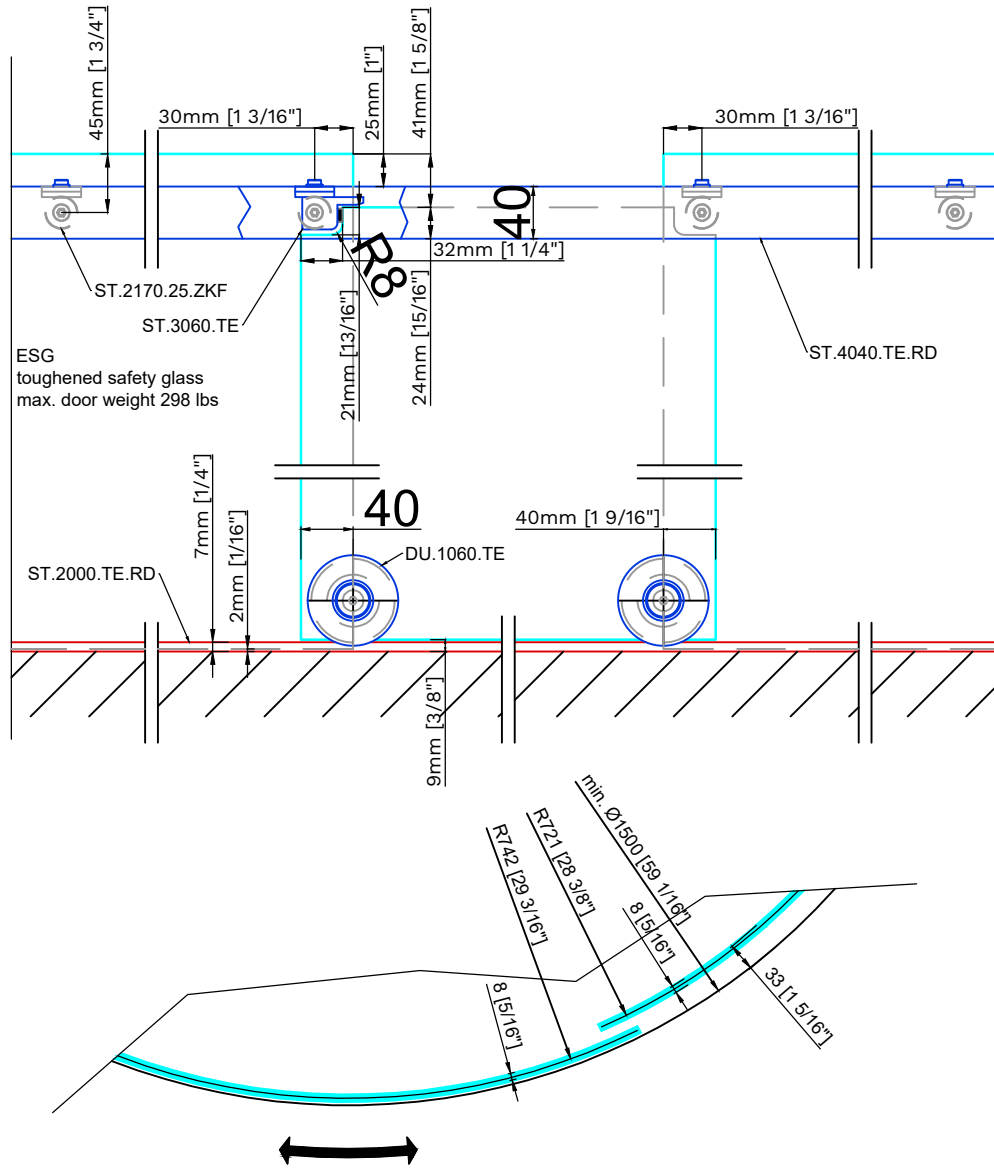

Technical drawings are subject to change without notice.  
All millimeter dimensions are exact and supersede inch conversions.

Copyright MWE NA Inc., all rights reserved. Reproduction or other use of these designs  
without written consent from MWE NA Inc. is prohibited.

# Terra shower system