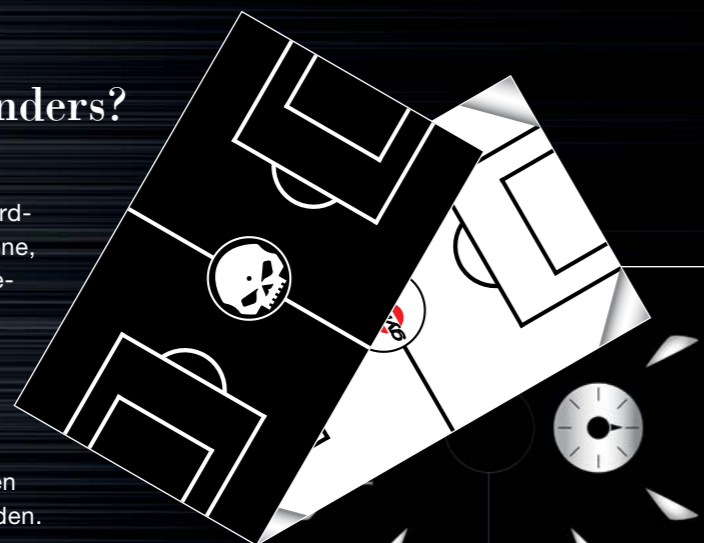

GANZ WIE SIE WOLLEN

Ihr individueller Kicker | Your individual soccertable

Spielfläche mal anders?

Der KICKER ist kein Serienprodukt. Zur luxuriösen Standardausstattung können verschiedene, ganz individuelle Features angepasst werden.

Grafische Gestaltung und Farbe des Spielfeldes aus Glas, Gravuren sowie die Lackierung der Spielerfiguren sind variabel und können von Anfang an mit geplant werden.